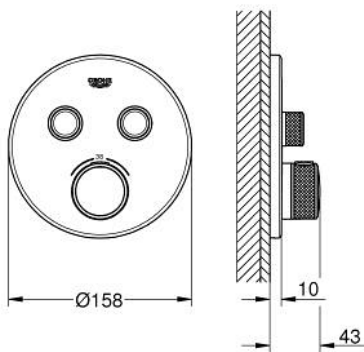

29 119 GL0 GROHTHERM SMARTCONTROL SAFETY MIXER FOR CONCEALED INSTALLATION WITH 2 VALVES

PRODUCT DESCRIPTION

- Colour: cool sunrise
- trim set for GROHE Rapido SmartBox (35 600/35 604)
- GROHE FastFixation metal wall escutcheon, retroactively 6° adjustable
- GROHE LongLife finish
- GROHE SmartControl - control the shower with intuitive push/turn button
- exchangeable symbols
- GROHE TurboStat - compact cartridge with wax thermoelement
- GROHE SafeStop - safety button at 38°C
- GROHE SafeStop Plus - optional temperature limiter at 43°C or 46°C included
- built-in non-return valves and dirt strainers
- multiple outlets can be run simultaneously
- without roughing-in set 35 600/35 604 (please order separately)
- flow performance: outlet B = 24 l/min, outlet C = 26 l/min, outlet B+C = 29 l/min