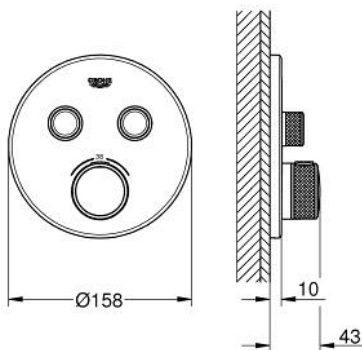

29 119 DC0 GROHTHERM SMARTCONTROL SAFETY MIXER FOR CONCEALED INSTALLATION WITH 2 VALVES

PRODUCT DESCRIPTION

- Colour: supersteel
- trim set for GROHE Rapido SmartBox (35 600/35 604)
- GROHE FastFixation metal wall escutcheon, retroactively 6° adjustable
- GROHE LongLife finish
- GROHE SmartControl - control the shower with intuitive push/turn button
- exchangeable symbols
- GROHE TurboStat - compact cartridge with wax thermoelement
- GROHE SafeStop - safety button at 38°C
- GROHE SafeStop Plus - optional temperature limiter at 43°C or 46°C included
- built-in non-return valves and dirt strainers
- multiple outlets can be run simultaneously
- without roughing-in set 35 600/35 604 (please order separately)
- flow performance: outlet B = 24 l/min, outlet C = 26 l/min, outlet B+C = 29 l/min

29 119 DC0 GROHTHERM SMARTCONTROL SAFETY MIXER FOR CONCEALED INSTALLATION WITH 2 VALVES

SPARE PARTS

- 1: Mounting plate (Spare part-nr. 48363000)
 - 2: Temperature control handle (Spare part-nr. 49029DC0)
 - 3: Escutcheon (Spare part-nr. 49032DC0)
 - 4: Push button (Spare part-nr. 48361DC0)
 - 4.1: pushbutton (Spare part-nr. 14077000)
 - 5: Cartridge (Spare part-nr. 48359000)
 - 5.1: Spindle (Spare part-nr. 49088000)
 - 6: Thermostatic compact cartridge 3/4" (Spare part-nr. 49028000)
 - 7: Non-return valves (Spare part-nr. 47979000)
 - 8: Seal (Spare part-nr. 48360000)
 - 9: Socket Spanner (Spare part-nr. 49059000)*
 - 10: Backflow protection combination (Spare part-nr. 14055000)*
 - 11: GROHE TurboStat cartridge 3/4" (Spare part-nr. 49003000)*
 - 12: Service stops (Spare part-nr. 1405300M)*
 - 13: Universal extension set single-lever mixers, 25 mm (Spare part-nr. 14048000)*
- * Optional accessories