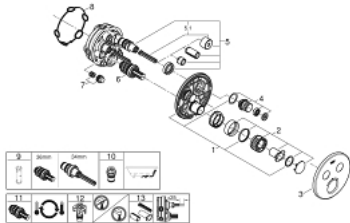

29 119 DC0 GROHTHERM SMARTCONTROL SAFETY MIXER FOR CONCEALED INSTALLATION WITH 2 VALVES

PRODUCT DESCRIPTION

- Colour: supersteel
- trim set for GROHE Rapido SmartBox (35 600/35 604)
- GROHE FastFixation metal wall escutcheon, retroactively 6° adjustable
- GROHE LongLife finish
- GROHE SmartControl - control the shower with intuitive push/turn button
- exchangeable symbols
- GROHE TurboStat - compact cartridge with wax thermoelement
- GROHE SafeStop - safety button at 38°C
- GROHE SafeStop Plus - optional temperature limiter at 43°C or 46°C included
- built-in non-return valves and dirt strainers
- multiple outlets can be run simultaneously
- without roughing-in set 35 600/35 604 (please order separately)
- flow performance: outlet B = 24 l/min, outlet C = 26 l/min, outlet B+C = 29 l/min

29 119 DC0 GROHTHERM SMARTCONTROL SAFETY MIXER FOR CONCEALED INSTALLATION WITH 2 VALVES

SPARE PARTS

- 1: Mounting plate (Spare part-nr. 48363000)
 - 2: Temperature control handle (Spare part-nr. 49029DC0)
 - 3: Escutcheon (Spare part-nr. 49032DC0)
 - 4: Push button (Spare part-nr. 48361DC0)
 - 4.1: pushbutton (Spare part-nr. 14077000)
 - 5: Cartridge (Spare part-nr. 48359000)
 - 5.1: Spindle (Spare part-nr. 49088000)
 - 6: Thermostatic compact cartridge 3/4" (Spare part-nr. 49028000)
 - 7: Non-return valves (Spare part-nr. 47979000)
 - 8: Seal (Spare part-nr. 48360000)
 - 9: Socket Spanner (Spare part-nr. 49059000)*
 - 10: Backflow protection combination (Spare part-nr. 14055000)*
 - 11: GROHE TurboStat cartridge 3/4" (Spare part-nr. 49003000)*
 - 12: Service stops (Spare part-nr. 1405300M)*
 - 13: Universal extension set single-lever mixers, 25 mm (Spare part-nr. 14048000)*
- * Optional accessories