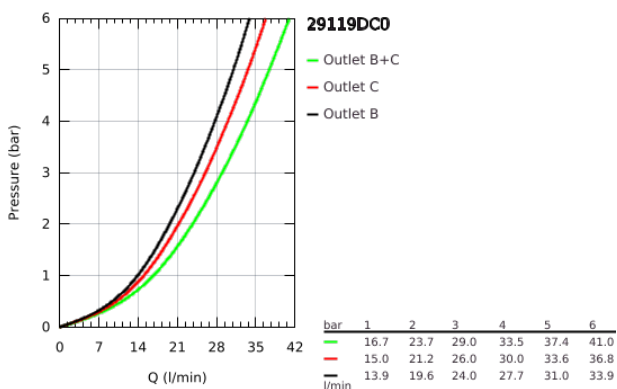

29 119 DC0 GROHTHERM SMARTCONTROL SAFETY MIXER FOR CONCEALED INSTALLATION WITH 2 VALVES

PRODUCT DESCRIPTION

- Colour: supersteel
- trim set for GROHE Rapido SmartBox (35 600/35 604)
- GROHE FastFixation metal wall escutcheon, retroactively 6° adjustable
- GROHE LongLife finish
- GROHE SmartControl - control the shower with intuitive push/turn button
- exchangeable symbols
- GROHE TurboStat - compact cartridge with wax thermoelement
- GROHE SafeStop - safety button at 38°C
- GROHE SafeStop Plus - optional temperature limiter at 43°C or 46°C included
- built-in non-return valves and dirt strainers
- multiple outlets can be run simultaneously
- without roughing-in set 35 600/35 604 (please order separately)
- flow performance: outlet B = 24 l/min, outlet C = 26 l/min, outlet B+C = 29 l/min

29 119 DC0 GROHTHERM SMARTCONTROL SAFETY MIXER FOR CONCEALED INSTALLATION WITH 2 VALVES

SPARE PARTS

- 1: Mounting plate (Spare part-nr. 48363000)
 - 2: Temperature control handle (Spare part-nr. 49029DC0)
 - 3: Escutcheon (Spare part-nr. 49032DC0)
 - 4: Push button (Spare part-nr. 48361DC0)
 - 4.1: pushbutton (Spare part-nr. 14077000)
 - 5: Cartridge (Spare part-nr. 48359000)
 - 5.1: Spindle (Spare part-nr. 49088000)
 - 6: Thermostatic compact cartridge 3/4" (Spare part-nr. 49028000)
 - 7: Non-return valves (Spare part-nr. 47979000)
 - 8: Seal (Spare part-nr. 48360000)
 - 9: Socket Spanner (Spare part-nr. 49059000)*
 - 10: Backflow protection combination (Spare part-nr. 14055000)*
 - 11: GROHE TurboStat cartridge 3/4" (Spare part-nr. 49003000)*
 - 12: Service stops (Spare part-nr. 1405300M)*
 - 13: Universal extension set single-lever mixers, 25 mm (Spare part-nr. 14048000)*
- * Optional accessories