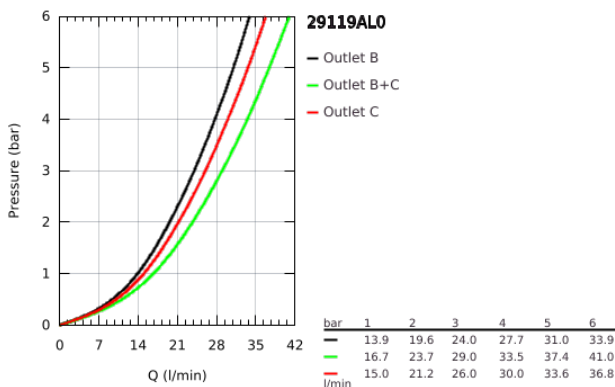

## 29 119 AL0 GROHTHERM SMARTCONTROL SAFETY MIXER FOR CONCEALED INSTALLATION WITH 2 VALVES

### PRODUCT DESCRIPTION

- Colour: brushed hard graphite
- trim set for GROHE Rapido SmartBox (35 600/35 604)
- GROHE FastFixation metal wall escutcheon, retroactively 6° adjustable
- GROHE LongLife finish
- GROHE SmartControl - control the shower with intuitive push/turn button
- exchangeable symbols
- GROHE TurboStat - compact cartridge with wax thermoelement
- GROHE SafeStop - safety button at 38°C
- GROHE SafeStop Plus - optional temperature limiter at 43°C or 46°C included
- built-in non-return valves and dirt strainers
- multiple outlets can be run simultaneously
- without roughing-in set 35 600/35 604 (please order separately)
- flow performance: outlet B = 24 l/min, outlet C = 26 l/min, outlet B+C = 29 l/min