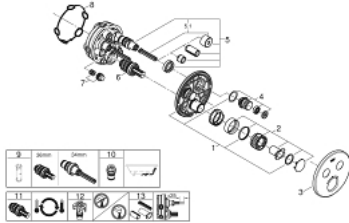

## 29 119 AL0 GROHTHERM SMARTCONTROL SAFETY MIXER FOR CONCEALED INSTALLATION WITH 2 VALVES

### PRODUCT DESCRIPTION

- Colour: brushed hard graphite
- trim set for GROHE Rapido SmartBox (35 600/35 604)
- GROHE FastFixation metal wall escutcheon, retroactively 6° adjustable
- GROHE LongLife finish
- GROHE SmartControl - control the shower with intuitive push/turn button
- exchangeable symbols
- GROHE TurboStat - compact cartridge with wax thermoelement
- GROHE SafeStop - safety button at 38°C
- GROHE SafeStop Plus - optional temperature limiter at 43°C or 46°C included
- built-in non-return valves and dirt strainers
- multiple outlets can be run simultaneously
- without roughing-in set 35 600/35 604 (please order separately)
- flow performance: outlet B = 24 l/min, outlet C = 26 l/min, outlet B+C = 29 l/min

### SPARE PARTS

- 1: Mounting plate (Spare part-nr. 48363000)
  - 2: Temperature control handle (Spare part-nr. 49029AL0)
  - 3: Escutcheon (Spare part-nr. 49032AL0)
  - 4: Push button (Spare part-nr. 48361AL0)
  - 4.1: pushbutton (Spare part-nr. 14077000)
  - 5: Cartridge (Spare part-nr. 48359000)
  - 5.1: Spindle (Spare part-nr. 49088000)
  - 6: Thermostatic compact cartridge 3/4" (Spare part-nr. 49028000)
  - 7: Non-return valves (Spare part-nr. 47979000)
  - 8: Seal (Spare part-nr. 48360000)
  - 9: Socket Spanner (Spare part-nr. 49059000)\*
  - 10: Backflow protection combination (Spare part-nr. 14055000)\*
  - 11: GROHE TurboStat cartridge 3/4" (Spare part-nr. 49003000)\*
  - 12: Service stops (Spare part-nr. 1405300M)\*
  - 13: Universal extension set single-lever mixers, 25 mm (Spare part-nr. 14048000)\*
- \* Optional accessories