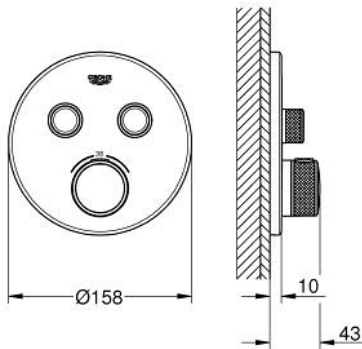

## 29 119 AL0 GROHTHERM SMARTCONTROL SAFETY MIXER FOR CONCEALED INSTALLATION WITH 2 VALVES

### PRODUCT DESCRIPTION

- Colour: brushed hard graphite
- trim set for GROHE Rapido SmartBox (35 600/35 604)
- GROHE FastFixation metal wall escutcheon, retroactively 6° adjustable
- GROHE LongLife finish
- GROHE SmartControl - control the shower with intuitive push/turn button
- exchangeable symbols
- GROHE TurboStat - compact cartridge with wax thermoelement
- GROHE SafeStop - safety button at 38°C
- GROHE SafeStop Plus - optional temperature limiter at 43°C or 46°C included
- built-in non-return valves and dirt strainers
- multiple outlets can be run simultaneously
- without roughing-in set 35 600/35 604 (please order separately)
- flow performance: outlet B = 24 l/min, outlet C = 26 l/min, outlet B+C = 29 l/min

### SPARE PARTS

- 1: Mounting plate (Spare part-nr. 48363000)
  - 2: Temperature control handle (Spare part-nr. 49029AL0)
  - 3: Escutcheon (Spare part-nr. 49032AL0)
  - 4: Push button (Spare part-nr. 48361AL0)
  - 4.1: pushbutton (Spare part-nr. 14077000)
  - 5: Cartridge (Spare part-nr. 48359000)
  - 5.1: Spindle (Spare part-nr. 49088000)
  - 6: Thermostatic compact cartridge 3/4" (Spare part-nr. 49028000)
  - 7: Non-return valves (Spare part-nr. 47979000)
  - 8: Seal (Spare part-nr. 48360000)
  - 9: Socket Spanner (Spare part-nr. 49059000)\*
  - 10: Backflow protection combination (Spare part-nr. 14055000)\*
  - 11: GROHE TurboStat cartridge 3/4" (Spare part-nr. 49003000)\*
  - 12: Service stops (Spare part-nr. 1405300M)\*
  - 13: Universal extension set single-lever mixers, 25 mm (Spare part-nr. 14048000)\*
- \* Optional accessories