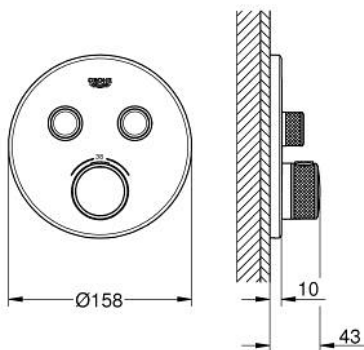

## 29 119 A00 GROHTHERM SMARTCONTROL SAFETY MIXER FOR CONCEALED INSTALLATION WITH 2 VALVES

### PRODUCT DESCRIPTION

- Colour: hard graphite
- trim set for GROHE Rapido SmartBox (35 600/35 604)
- GROHE FastFixation metal wall escutcheon, retroactively 6° adjustable
- GROHE LongLife finish
- GROHE SmartControl - control the shower with intuitive push/turn button
- exchangeable symbols
- GROHE TurboStat - compact cartridge with wax thermoelement
- GROHE SafeStop - safety button at 38°C
- GROHE SafeStop Plus - optional temperature limiter at 43°C or 46°C included
- built-in non-return valves and dirt strainers
- multiple outlets can be run simultaneously
- without roughing-in set 35 600/35 604 (please order separately)
- flow performance: outlet B = 24 l/min, outlet C = 26 l/min, outlet B+C = 29 l/min