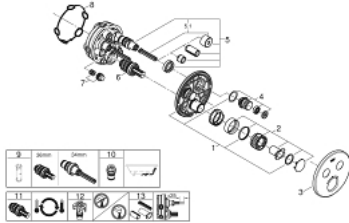

29 119 000 GROHTHERM SMARTCONTROL SAFETY MIXER FOR CONCEALED INSTALLATION WITH 2 VALVES

PRODUCT DESCRIPTION

- Colour: chrome
- trim set for GROHE Rapido SmartBox (35 600/35 604)
- GROHE FastFixation metal wall escutcheon, retroactively 6° adjustable
- GROHE LongLife finish
- GROHE SmartControl - control the shower with intuitive push/turn button
- exchangeable symbols
- GROHE TurboStat - compact cartridge with wax thermoelement
- GROHE ProGrip - with knurl structure
- GROHE SafeStop - safety button at 38°C
- GROHE SafeStop Plus - optional temperature limiter at 43°C or 46°C included
- built-in non-return valves and dirt strainers
- multiple outlets can be run simultaneously
- without roughing-in set 35 600/35 604 (please order separately)
- flow performance: outlet B = 24 l/min, outlet C = 26 l/min, outlet B+C = 29 l/min

29 119 000 GROHTHERM SMARTCONTROL SAFETY MIXER FOR CONCEALED INSTALLATION WITH 2 VALVES

SPARE PARTS

- 1: Mounting plate (Spare part-nr. 48363000)
 - 2: Temperature control handle (Spare part-nr. 49029000)
 - 2.1: Cover cap (Spare part-nr. 1015030000)
 - 2.2: handle adaptor (Spare part-nr. 1015059990)
 - 3: Escutcheon (Spare part-nr. 49032000)
 - 4: Push button (Spare part-nr. 48361000)
 - 4.1: pushbutton (Spare part-nr. 14077000)
 - 5: Cartridge (Spare part-nr. 48359000)
 - 5.1: Spindle (Spare part-nr. 49088000)
 - 6: Thermostatic compact cartridge 3/4" (Spare part-nr. 49028000)
 - 7: Non-return valves (Spare part-nr. 47979000)
 - 8: Seal (Spare part-nr. 48360000)
 - 9: Socket Spanner (Spare part-nr. 49059000)*
 - 10: Backflow protection combination (Spare part-nr. 14055000)*
 - 11: GROHE TurboStat cartridge 3/4" (Spare part-nr. 49003000)*
 - 12: Service stops (Spare part-nr. 1405300M)*
 - 13: Universal extension set single-lever mixers, 25 mm (Spare part-nr. 14048000)*
- 0)*
- * Optional accessories