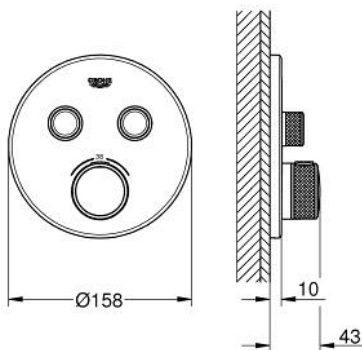

29 119 000 GROHTHERM SMARTCONTROL SAFETY MIXER FOR CONCEALED INSTALLATION WITH 2 VALVES

PRODUCT DESCRIPTION

- Colour: chrome
- trim set for GROHE Rapido SmartBox (35 600/35 604)
- GROHE FastFixation metal wall escutcheon, retroactively 6° adjustable
- GROHE LongLife finish
- GROHE SmartControl - control the shower with intuitive push/turn button
- exchangeable symbols
- GROHE TurboStat - compact cartridge with wax thermoelement
- GROHE ProGrip - with knurl structure
- GROHE SafeStop - safety button at 38°C
- GROHE SafeStop Plus - optional temperature limiter at 43°C or 46°C included
- built-in non-return valves and dirt strainers
- multiple outlets can be run simultaneously
- without roughing-in set 35 600/35 604 (please order separately)
- flow performance: outlet B = 24 l/min, outlet C = 26 l/min, outlet B+C = 29 l/min

29 119 000 GROHTHERM SMARTCONTROL SAFETY MIXER FOR CONCEALED INSTALLATION WITH 2 VALVES

SPARE PARTS

- 1: Mounting plate (Spare part-nr. 48363000)
 - 2: Temperature control handle (Spare part-nr. 49029000)
 - 2.1: Cover cap (Spare part-nr. 1015030000)
 - 2.2: handle adaptor (Spare part-nr. 1015059990)
 - 3: Escutcheon (Spare part-nr. 49032000)
 - 4: Push button (Spare part-nr. 48361000)
 - 4.1: pushbutton (Spare part-nr. 14077000)
 - 5: Cartridge (Spare part-nr. 48359000)
 - 5.1: Spindle (Spare part-nr. 49088000)
 - 6: Thermostatic compact cartridge 3/4" (Spare part-nr. 49028000)
 - 7: Non-return valves (Spare part-nr. 47979000)
 - 8: Seal (Spare part-nr. 48360000)
 - 9: Socket Spanner (Spare part-nr. 49059000)*
 - 10: Backflow protection combination (Spare part-nr. 14055000)*
 - 11: GROHE TurboStat cartridge 3/4" (Spare part-nr. 49003000)*
 - 12: Service stops (Spare part-nr. 1405300M)*
 - 13: Universal extension set single-lever mixers, 25 mm (Spare part-nr. 14048000)*
- 0)*
- * Optional accessories