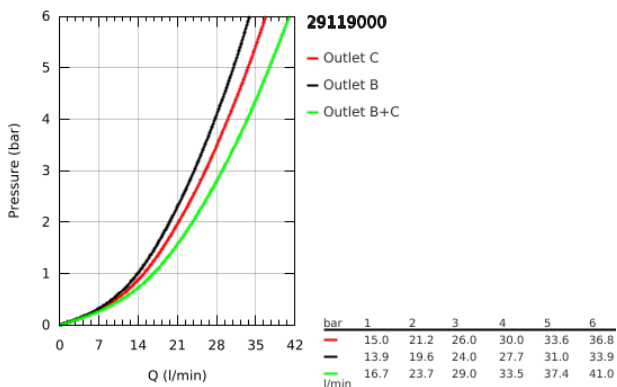

29 119 000 GROHTHERM SMARTCONTROL SAFETY MIXER FOR CONCEALED INSTALLATION WITH 2 VALVES

PRODUCT DESCRIPTION

- Colour: chrome
- trim set for GROHE Rapido SmartBox (35 600/35 604)
- GROHE FastFixation metal wall escutcheon, retroactively 6° adjustable
- GROHE LongLife finish
- GROHE SmartControl - control the shower with intuitive push/turn button
- exchangeable symbols
- GROHE TurboStat - compact cartridge with wax thermoelement
- GROHE ProGrip - with knurl structure
- GROHE SafeStop - safety button at 38°C
- GROHE SafeStop Plus - optional temperature limiter at 43°C or 46°C included
- built-in non-return valves and dirt strainers
- multiple outlets can be run simultaneously
- without roughing-in set 35 600/35 604 (please order separately)
- flow performance: outlet B = 24 l/min, outlet C = 26 l/min, outlet B+C = 29 l/min

29 119 000 GROHTHERM SMARTCONTROL SAFETY MIXER FOR CONCEALED INSTALLATION WITH 2 VALVES

SPARE PARTS

- 1: Mounting plate (Spare part-nr. 48363000)
 - 2: Temperature control handle (Spare part-nr. 49029000)
 - 2.1: Cover cap (Spare part-nr. 1015030000)
 - 2.2: handle adaptor (Spare part-nr. 1015059990)
 - 3: Escutcheon (Spare part-nr. 49032000)
 - 4: Push button (Spare part-nr. 48361000)
 - 4.1: pushbutton (Spare part-nr. 14077000)
 - 5: Cartridge (Spare part-nr. 48359000)
 - 5.1: Spindle (Spare part-nr. 49088000)
 - 6: Thermostatic compact cartridge 3/4" (Spare part-nr. 49028000)
 - 7: Non-return valves (Spare part-nr. 47979000)
 - 8: Seal (Spare part-nr. 48360000)
 - 9: Socket Spanner (Spare part-nr. 49059000)*
 - 10: Backflow protection combination (Spare part-nr. 14055000)*
 - 11: GROHE TurboStat cartridge 3/4" (Spare part-nr. 49003000)*
 - 12: Service stops (Spare part-nr. 1405300M)*
 - 13: Universal extension set single-lever mixers, 25 mm (Spare part-nr. 14048000)*
- 0)*
- * Optional accessories