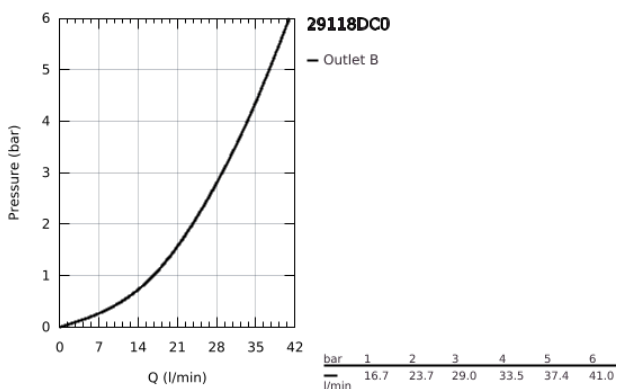

29 118 DC0 GROHTHERM SMARTCONTROL SAFETY MIXER FOR CONCEALED INSTALLATION WITH ONE VALVE

PRODUCT DESCRIPTION

- Colour: supersteel
- trim set for GROHE Rapido SmartBox (35 600/35 604)
- GROHE FastFixation metal wall escutcheon, retroactively 6° adjustable
- GROHE LongLife finish
- GROHE SmartControl - control the shower with intuitive push/turn button
- exchangeable symbols
- GROHE TurboStat - compact cartridge with wax thermoelement
- GROHE SafeStop - safety button at 38°C
- GROHE SafeStop Plus - optional temperature limiter at 43°C or 46°C included
- built-in non-return valves and dirt strainers
- without roughing-in set 35 600/35 604 (please order separately)
- flow performance: outlet A (to external shut-off) = 34 l/min, outlet B/C = 29 l/min

29 118 DC0 GROHTHERM SMARTCONTROL SAFETY MIXER FOR CONCEALED INSTALLATION WITH ONE VALVE

SPARE PARTS

- 1: Mounting plate (Spare part-nr. 48362000)
- 2: Temperature control handle (Spare part-nr. 49029DC0)
- 3: Escutcheon (Spare part-nr. 49030DC0)
- 4: Push button (Spare part-nr. 48361DC0)
- 4.1: pushbutton (Spare part-nr. 14077000)
- 5: Cartridge (Spare part-nr. 48359000)
- 5.1: Spindle (Spare part-nr. 49088000)
- 6: Thermostatic compact cartridge 3/4" (Spare part-nr. 49028000)
- 7: Non-return valve (Spare part-nr. 49085000)
- 8: Seal (Spare part-nr. 48360000)
- 9: Socket Spanner (Spare part-nr. 49059000)*
- 10: GROHE TurboStat cartridge 3/4" (Spare part-nr. 49003000)*
- 11: Service stops (Spare part-nr. 1405300M)*
- 12: Universal extension set single-lever mixers, 25 mm (Spare part-nr. 14048000)*