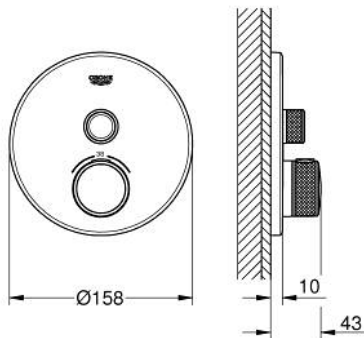

29 118 DC0 GROHTHERM SMARTCONTROL SAFETY MIXER FOR CONCEALED INSTALLATION WITH ONE VALVE

PRODUCT DESCRIPTION

- Colour: supersteel
- trim set for GROHE Rapido SmartBox (35 600/35 604)
- GROHE FastFixation metal wall escutcheon, retroactively 6° adjustable
- GROHE LongLife finish
- GROHE SmartControl - control the shower with intuitive push/turn button
- exchangeable symbols
- GROHE TurboStat - compact cartridge with wax thermoelement
- GROHE SafeStop - safety button at 38°C
- GROHE SafeStop Plus - optional temperature limiter at 43°C or 46°C included
- built-in non-return valves and dirt strainers
- without roughing-in set 35 600/35 604 (please order separately)
- flow performance: outlet A (to external shut-off) = 34 l/min, outlet B/C = 29 l/min

29 118 DC0 GROHTHERM SMARTCONTROL SAFETY MIXER FOR CONCEALED INSTALLATION WITH ONE VALVE

SPARE PARTS

- 1: Mounting plate (Spare part-nr. 48362000)
- 2: Temperature control handle (Spare part-nr. 49029DC0)
- 3: Escutcheon (Spare part-nr. 49030DC0)
- 4: Push button (Spare part-nr. 48361DC0)
- 4.1: pushbutton (Spare part-nr. 14077000)
- 5: Cartridge (Spare part-nr. 48359000)
- 5.1: Spindle (Spare part-nr. 49088000)
- 6: Thermostatic compact cartridge 3/4" (Spare part-nr. 49028000)
- 7: Non-return valve (Spare part-nr. 49085000)
- 8: Seal (Spare part-nr. 48360000)
- 9: Socket Spanner (Spare part-nr. 49059000)*
- 10: GROHE TurboStat cartridge 3/4" (Spare part-nr. 49003000)*
- 11: Service stops (Spare part-nr. 1405300M)*
- 12: Universal extension set single-lever mixers, 25 mm (Spare part-nr. 14048000)*