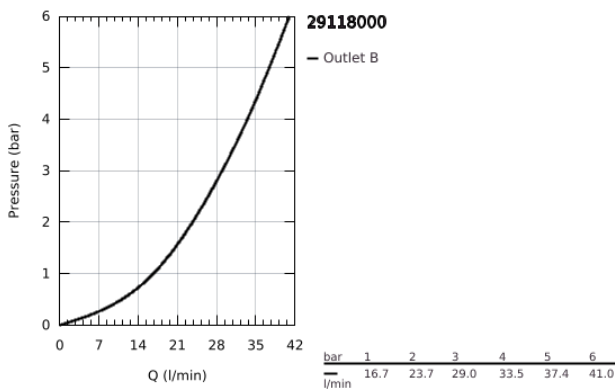

29 118 000 GROHTHERM SMARTCONTROL SAFETY MIXER FOR CONCEALED INSTALLATION WITH ONE VALVE

PRODUCT DESCRIPTION

- Colour: chrome
- trim set for GROHE Rapido SmartBox (35 600/35 604)
- GROHE FastFixation metal wall escutcheon, retroactively 6° adjustable
- GROHE LongLife finish
- GROHE SmartControl - control the shower with intuitive push/turn button
- exchangeable symbols
- GROHE TurboStat - compact cartridge with wax thermoelement
- GROHE ProGrip - with knurl structure
- GROHE SafeStop - safety button at 38°C
- GROHE SafeStop Plus - optional temperature limiter at 43°C or 46°C included
- built-in non-return valves and dirt strainers
- without roughing-in set 35 600/35 604 (please order separately)
- flow performance: outlet A (to external shut-off) = 34 l/min, outlet B/C = 29 l/min

29 118 000 GROHTHERM SMARTCONTROL SAFETY MIXER FOR CONCEALED INSTALLATION WITH ONE VALVE

SPARE PARTS

- 1: Mounting plate (Spare part-nr. 48362000)
 - 2: Temperature control handle (Spare part-nr. 49029000)
 - 2.1: Cover cap (Spare part-nr. 1015030000)
 - 2.2: handle adaptor (Spare part-nr. 1015059990)
 - 3: Escutcheon (Spare part-nr. 49030000)
 - 4: Push button (Spare part-nr. 48361000)
 - 4.1: pushbutton (Spare part-nr. 14077000)
 - 5: Cartridge (Spare part-nr. 48359000)
 - 5.1: Spindle (Spare part-nr. 49088000)
 - 6: Thermostatic compact cartridge 3/4" (Spare part-nr. 49028000)
 - 7: Non-return valve (Spare part-nr. 49085000)
 - 8: Seal (Spare part-nr. 48360000)
 - 9: Socket Spanner (Spare part-nr. 49059000)*
 - 10: GROHE TurboStat cartridge 3/4" (Spare part-nr. 49003000)*
 - 11: Service stops (Spare part-nr. 1405300M)*
 - 12: Universal extension set single-lever mixers, 25 mm (Spare part-nr. 14048000)*
- * Optional accessories