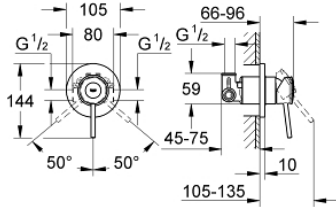

## 29 048 000 BAUCLASSIC SINGLE-LEVER SHOWER MIXER

### PRODUCT DESCRIPTION

- Colour: chrome
- concealed installation with 37048000
- consisting of:
  - set for final installation
  - rough-in set (32 962 001)
  - metal lever
  - GROHE SmoothControl 46 mm ceramic cartridge
  - GROHE LongLife finish
  - adjustable flow rate limiter
  - adjustable minimum flow rate 2.5 l/min
- escutcheon- and shaft-sealing
- optional temperature limiter

### SPARE PARTS

- 1: Lever (Spare part-nr. 46762000)
- 2: Escutcheon (Spare part-nr. 46773000)
- 3: Cap (Spare part-nr. 09038000)
- 4: Cartridge (Spare part-nr. 46048000)
- 5: Temperature limiter (Spare part-nr. 46308000)\*
- 6: Extension set (Spare part-nr. 46191000)\*
- 7: Extension set (Spare part-nr. 46343000)\*