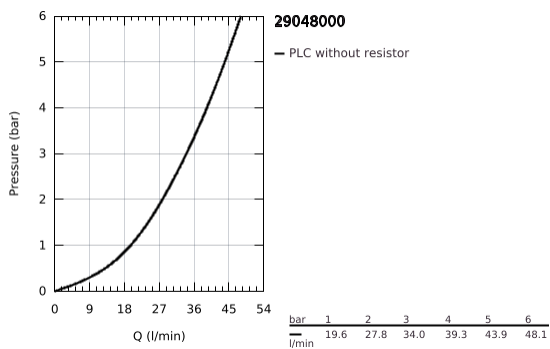

## 29 048 000 BAUCLASSIC SINGLE-LEVER SHOWER MIXER

### PRODUCT DESCRIPTION

- Colour: chrome
- concealed installation with 37048000
- consisting of:
  - set for final installation
  - rough-in set (32 962 001)
  - metal lever
  - GROHE SmoothControl 46 mm ceramic cartridge
  - GROHE LongLife finish
  - adjustable flow rate limiter
  - adjustable minimum flow rate 2.5 l/min
- escutcheon- and shaft-sealing
- optional temperature limiter