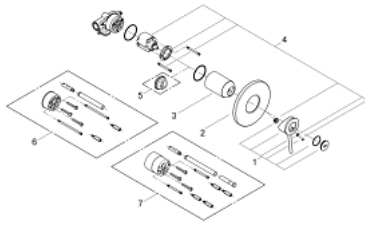

## 29 048 000 BAUCLASSIC SINGLE-LEVER SHOWER MIXER

### PRODUCT DESCRIPTION

- Colour: chrome
- concealed installation with 37048000
- consisting of:
  - set for final installation
  - rough-in set (32 962 001)
  - metal lever
  - GROHE SmoothControl 46 mm ceramic cartridge
  - GROHE LongLife finish
  - adjustable flow rate limiter
  - adjustable minimum flow rate 2.5 l/min
- escutcheon- and shaft-sealing
- optional temperature limiter

### SPARE PARTS

- 1: Lever (Spare part-nr. 46762000)
- 2: Escutcheon (Spare part-nr. 46773000)
- 3: Cap (Spare part-nr. 09038000)
- 4: Cartridge (Spare part-nr. 46048000)
- 5: Temperature limiter (Spare part-nr. 46308000)\*
- 6: Extension set (Spare part-nr. 46191000)\*
- 7: Extension set (Spare part-nr. 46343000)\*