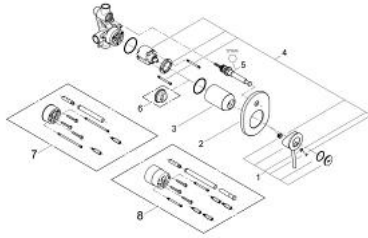

### PRODUCT DESCRIPTION

- Colour: chrome
- concealed installation with 37048000
- consisting of:
  - set for final installation
  - rough-in set (32 963 001)
  - metal lever
  - GROHE SmoothControl 46 mm ceramic cartridge
  - GROHE LongLife finish
  - adjustable flow rate limiter
  - adjustable minimum flow rate 2.5 l/min
  - automatic diverter: bath/shower
  - escutcheon- and shaft-sealing
  - optional temperature limiter

### SPARE PARTS

- 1: Lever (Spare part-nr. 46762000)
- 2: Escutcheon (Spare part-nr. 46772000)
- 3: Cap (Spare part-nr. 09038000)
- 4: Cartridge (Spare part-nr. 46048000)
- 5: Diverter (Spare part-nr. 46737000)
- 6: Temperature limiter (Spare part-nr. 46308000)\*
- 7: Extension set (Spare part-nr. 46191000)\*
- 8: Extension set (Spare part-nr. 46343000)\*