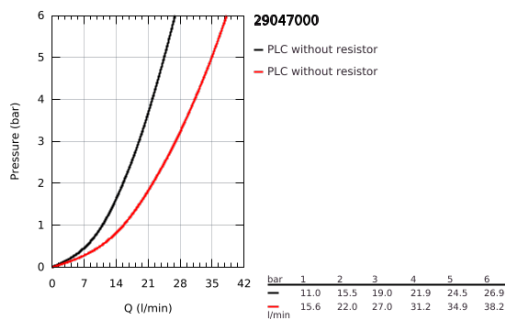

## 29 047 000 BAUCLASSIC SINGLE-LEVER BATH MIXER

### PRODUCT DESCRIPTION

- Colour: chrome
- concealed installation with 37048000
- consisting of:
  - set for final installation
  - rough-in set (32 963 001)
  - metal lever
  - GROHE SmoothControl 46 mm ceramic cartridge
  - GROHE LongLife finish
  - adjustable flow rate limiter
  - adjustable minimum flow rate 2.5 l/min
  - automatic diverter: bath/shower
  - escutcheon- and shaft-sealing
  - optional temperature limiter