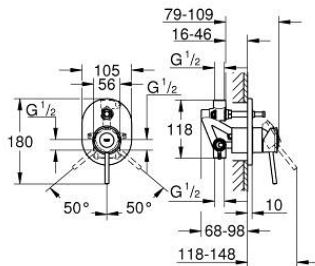

### PRODUCT DESCRIPTION

- Colour: chrome
- concealed installation with 37048000
- consisting of:
  - set for final installation
  - rough-in set (32 963 001)
  - metal lever
  - GROHE SmoothControl 46 mm ceramic cartridge
  - GROHE LongLife finish
  - adjustable flow rate limiter
  - adjustable minimum flow rate 2.5 l/min
  - automatic diverter: bath/shower
  - escutcheon- and shaft-sealing
  - optional temperature limiter

### SPARE PARTS

- 1: Lever (Spare part-nr. 46762000)
- 2: Escutcheon (Spare part-nr. 46772000)
- 3: Cap (Spare part-nr. 09038000)
- 4: Cartridge (Spare part-nr. 46048000)
- 5: Diverter (Spare part-nr. 46737000)
- 6: Temperature limiter (Spare part-nr. 46308000)\*
- 7: Extension set (Spare part-nr. 46191000)\*
- 8: Extension set (Spare part-nr. 46343000)\*