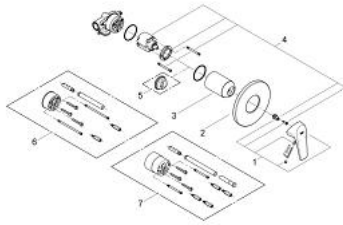

29 046 000 BAUFLOW SINGLE-LEVER SHOWER MIXER

PRODUCT DESCRIPTION

- Colour: chrome
- concealed installation with 37048000
- consisting of:
 - set for final installation
 - rough-in set (32 962 001)
 - metal lever
 - GROHE SmoothControl 46 mm ceramic cartridge
 - GROHE LongLife finish
 - adjustable flow rate limiter
 - adjustable minimum flow rate 2.5 l/min
 - escutcheon- and shaft-sealing
 - optional temperature limiter

29 046 000 BAUFLOW SINGLE-LEVER SHOWER MIXER

SPARE PARTS

- 1: Lever (Spare part-nr. 46702000)
 - 2: Escutcheon (Spare part-nr. 46773000)
 - 3: Cap (Spare part-nr. 09038000)
 - 4: Cartridge (Spare part-nr. 46048000)
 - 5: Temperature limiter (Spare part-nr. 46308000)*
 - 6: Extension set (Spare part-nr. 46191000)*
 - 7: Extension set (Spare part-nr. 46343000)*
- * Optional accessories