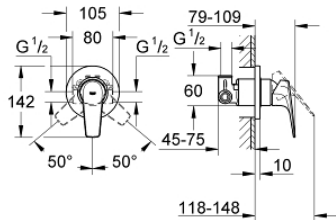

29 046 000 BAUFLOW SINGLE-LEVER SHOWER MIXER

PRODUCT DESCRIPTION

- Colour: chrome
- concealed installation with 37048000
- consisting of:
 - set for final installation
 - rough-in set (32 962 001)
 - metal lever
 - GROHE SmoothControl 46 mm ceramic cartridge
 - GROHE LongLife finish
 - adjustable flow rate limiter
 - adjustable minimum flow rate 2.5 l/min
 - escutcheon- and shaft-sealing
 - optional temperature limiter

29 046 000 BAUFLOW SINGLE-LEVER SHOWER MIXER

SPARE PARTS

- 1: Lever (Spare part-nr. 46702000)
 - 2: Escutcheon (Spare part-nr. 46773000)
 - 3: Cap (Spare part-nr. 09038000)
 - 4: Cartridge (Spare part-nr. 46048000)
 - 5: Temperature limiter (Spare part-nr. 46308000)*
 - 6: Extension set (Spare part-nr. 46191000)*
 - 7: Extension set (Spare part-nr. 46343000)*
- * Optional accessories