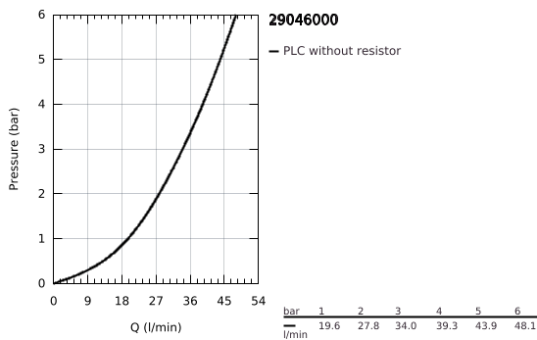

29 046 000 BAUFLOW SINGLE-LEVER SHOWER MIXER

PRODUCT DESCRIPTION

- Colour: chrome
- concealed installation with 37048000
- consisting of:
 - set for final installation
 - rough-in set (32 962 001)
 - metal lever
 - GROHE SmoothControl 46 mm ceramic cartridge
 - GROHE LongLife finish
 - adjustable flow rate limiter
 - adjustable minimum flow rate 2.5 l/min
 - escutcheon- and shaft-sealing
 - optional temperature limiter

29 046 000 BAUFLOW SINGLE-LEVER SHOWER MIXER

SPARE PARTS

- 1: Lever (Spare part-nr. 46702000)
 - 2: Escutcheon (Spare part-nr. 46773000)
 - 3: Cap (Spare part-nr. 09038000)
 - 4: Cartridge (Spare part-nr. 46048000)
 - 5: Temperature limiter (Spare part-nr. 46308000)*
 - 6: Extension set (Spare part-nr. 46191000)*
 - 7: Extension set (Spare part-nr. 46343000)*
- * Optional accessories