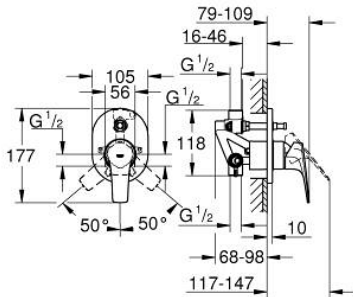

29 045 000 BAUFLOW SINGLE-LEVER BATH MIXER

PRODUCT DESCRIPTION

- Colour: chrome
- concealed installation with 37048000
- consisting of:
 - set for final installation
 - rough-in set (32 963 001)
 - metal lever
 - GROHE SmoothControl 46 mm ceramic cartridge
 - GROHE LongLife finish
 - adjustable flow rate limiter
 - adjustable minimum flow rate 2.5 l/min
 - automatic diverter: bath/shower
 - escutcheon- and shaft-sealing
 - optional temperature limiter

29 045 000 BAUFLOW SINGLE-LEVER BATH MIXER

SPARE PARTS

- 1: Lever (Spare part-nr. 46702000)
- 2: Escutcheon (Spare part-nr. 46772000)
- 3: Cap (Spare part-nr. 09038000)
- 4: Cartridge (Spare part-nr. 46048000)
- 5: Diverter (Spare part-nr. 46737000)
- 6: Temperature limiter (Spare part-nr. 46308000)*
- 7: Extension set (Spare part-nr. 46191000)*
- 8: Extension set (Spare part-nr. 46343000)*