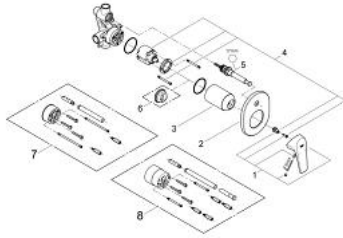

29 045 000 BAUFLOW SINGLE-LEVER BATH MIXER

PRODUCT DESCRIPTION

- Colour: chrome
- concealed installation with 37048000
- consisting of:
 - set for final installation
 - rough-in set (32 963 001)
 - metal lever
 - GROHE SmoothControl 46 mm ceramic cartridge
 - GROHE LongLife finish
 - adjustable flow rate limiter
 - adjustable minimum flow rate 2.5 l/min
 - automatic diverter: bath/shower
 - escutcheon- and shaft-sealing
 - optional temperature limiter

29 045 000 BAUFLOW SINGLE-LEVER BATH MIXER

SPARE PARTS

- 1: Lever (Spare part-nr. 46702000)
- 2: Escutcheon (Spare part-nr. 46772000)
- 3: Cap (Spare part-nr. 09038000)
- 4: Cartridge (Spare part-nr. 46048000)
- 5: Diverter (Spare part-nr. 46737000)
- 6: Temperature limiter (Spare part-nr. 46308000)*
- 7: Extension set (Spare part-nr. 46191000)*
- 8: Extension set (Spare part-nr. 46343000)*