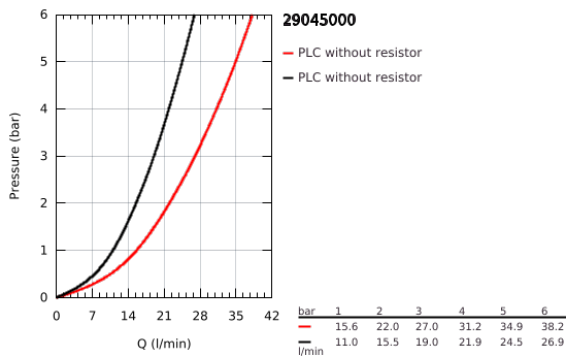

29 045 000 BAUFLOW SINGLE-LEVER BATH MIXER

PRODUCT DESCRIPTION

- Colour: chrome
- concealed installation with 37048000
- consisting of:
 - set for final installation
 - rough-in set (32 963 001)
 - metal lever
 - GROHE SmoothControl 46 mm ceramic cartridge
 - GROHE LongLife finish
 - adjustable flow rate limiter
 - adjustable minimum flow rate 2.5 l/min
 - automatic diverter: bath/shower
 - escutcheon- and shaft-sealing
 - optional temperature limiter

29 045 000 BAUFLOW SINGLE-LEVER BATH MIXER

SPARE PARTS

- 1: Lever (Spare part-nr. 46702000)
- 2: Escutcheon (Spare part-nr. 46772000)
- 3: Cap (Spare part-nr. 09038000)
- 4: Cartridge (Spare part-nr. 46048000)
- 5: Diverter (Spare part-nr. 46737000)
- 6: Temperature limiter (Spare part-nr. 46308000)*
- 7: Extension set (Spare part-nr. 46191000)*
- 8: Extension set (Spare part-nr. 46343000)*