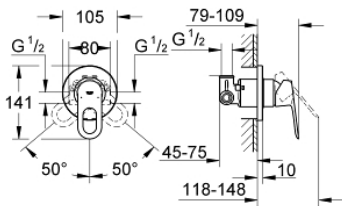

29 042 000 BAULOO SINGLE-LEVER SHOWER MIXER

PRODUCT DESCRIPTION

- Colour: chrome
- concealed installation with 37048000
- consisting of:
 - set for final installation
 - rough-in set (32 962 001)
 - metal lever
 - GROHE SmoothControl 46 mm ceramic cartridge
 - GROHE LongLife finish
 - adjustable flow rate limiter
 - adjustable minimum flow rate 2.5 l/min
 - escutcheon- and shaft-sealing
 - optional temperature limiter

29 042 000 BAULOOP SINGLE-LEVER SHOWER MIXER

SPARE PARTS

- 1: Lever (Spare part-nr. 46696000)
- 2: Escutcheon (Spare part-nr. 46773000)
- 3: Cap (Spare part-nr. 09038000)
- 4: Cartridge (Spare part-nr. 46048000)
- 5: Temperature limiter (Spare part-nr. 46308000)*
- 6: Extension set (Spare part-nr. 46191000)*
- 7: Extension set (Spare part-nr. 46343000)*