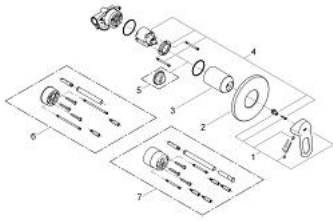

29 042 000 BAULOO SINGLE-LEVER SHOWER MIXER

PRODUCT DESCRIPTION

- Colour: chrome
- concealed installation with 37048000
- consisting of:
 - set for final installation
 - rough-in set (32 962 001)
 - metal lever
 - GROHE SmoothControl 46 mm ceramic cartridge
 - GROHE LongLife finish
 - adjustable flow rate limiter
 - adjustable minimum flow rate 2.5 l/min
 - escutcheon- and shaft-sealing
 - optional temperature limiter

29 042 000 BAULOOP SINGLE-LEVER SHOWER MIXER

SPARE PARTS

- 1: Lever (Spare part-nr. 46696000)
- 2: Escutcheon (Spare part-nr. 46773000)
- 3: Cap (Spare part-nr. 09038000)
- 4: Cartridge (Spare part-nr. 46048000)
- 5: Temperature limiter (Spare part-nr. 46308000)*
- 6: Extension set (Spare part-nr. 46191000)*
- 7: Extension set (Spare part-nr. 46343000)*