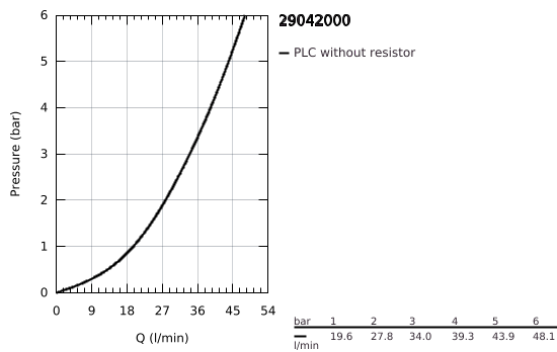

29 042 000 BAULOO SINGLE-LEVER SHOWER MIXER

PRODUCT DESCRIPTION

- Colour: chrome
- concealed installation with 37048000
- consisting of:
 - set for final installation
 - rough-in set (32 962 001)
 - metal lever
 - GROHE SmoothControl 46 mm ceramic cartridge
 - GROHE LongLife finish
 - adjustable flow rate limiter
 - adjustable minimum flow rate 2.5 l/min
 - escutcheon- and shaft-sealing
 - optional temperature limiter

29 042 000 BAULOOP SINGLE-LEVER SHOWER MIXER

SPARE PARTS

- 1: Lever (Spare part-nr. 46696000)
- 2: Escutcheon (Spare part-nr. 46773000)
- 3: Cap (Spare part-nr. 09038000)
- 4: Cartridge (Spare part-nr. 46048000)
- 5: Temperature limiter (Spare part-nr. 46308000)*
- 6: Extension set (Spare part-nr. 46191000)*
- 7: Extension set (Spare part-nr. 46343000)*