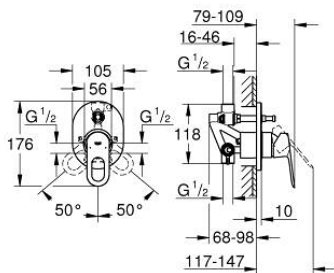

29 041 000 BAULOOP SINGLE-LEVER BATH MIXER

PRODUCT DESCRIPTION

- Colour: chrome
- concealed installation with 37048000
- consisting of:
 - set for final installation
 - rough-in set (32 963 001)
 - metal lever
 - GROHE SmoothControl 46 mm ceramic cartridge
 - GROHE LongLife finish
 - adjustable flow rate limiter
 - adjustable minimum flow rate 2.5 l/min
 - automatic diverter: bath/shower
 - escutcheon- and shaft-sealing
 - optional temperature limiter

29 041 000 BAULoop SINGLE-LEVER BATH MIXER

SPARE PARTS

- 1: Lever (Spare part-nr. 46696000)
- 2: Escutcheon (Spare part-nr. 46772000)
- 3: Cap (Spare part-nr. 09038000)
- 4: Cartridge (Spare part-nr. 46048000)
- 5: Diverter (Spare part-nr. 46737000)
- 6: Temperature limiter (Spare part-nr. 46308000)*
- 7: Extension set (Spare part-nr. 46191000)*
- 8: Extension set (Spare part-nr. 46343000)*