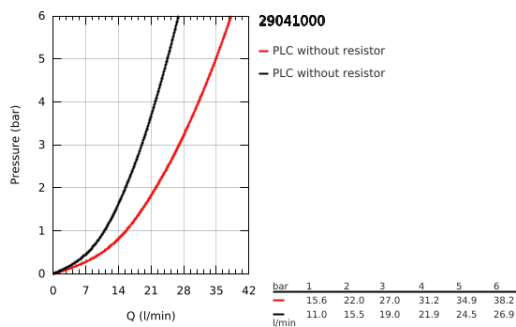

29 041 000 BAULOOP SINGLE-LEVER BATH MIXER

PRODUCT DESCRIPTION

- Colour: chrome
- concealed installation with 37048000
- consisting of:
 - set for final installation
 - rough-in set (32 963 001)
 - metal lever
 - GROHE SmoothControl 46 mm ceramic cartridge
 - GROHE LongLife finish
 - adjustable flow rate limiter
 - adjustable minimum flow rate 2.5 l/min
 - automatic diverter: bath/shower
 - escutcheon- and shaft-sealing
 - optional temperature limiter

29 041 000 BAULoop SINGLE-LEVER BATH MIXER

SPARE PARTS

- 1: Lever (Spare part-nr. 46696000)
- 2: Escutcheon (Spare part-nr. 46772000)
- 3: Cap (Spare part-nr. 09038000)
- 4: Cartridge (Spare part-nr. 46048000)
- 5: Diverter (Spare part-nr. 46737000)
- 6: Temperature limiter (Spare part-nr. 46308000)*
- 7: Extension set (Spare part-nr. 46191000)*
- 8: Extension set (Spare part-nr. 46343000)*