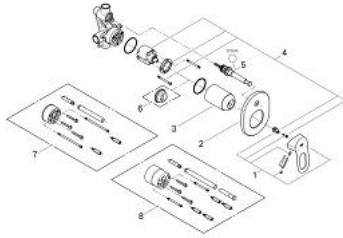

29 041 000 BAULOOP SINGLE-LEVER BATH MIXER

PRODUCT DESCRIPTION

- Colour: chrome
- concealed installation with 37048000
- consisting of:
 - set for final installation
 - rough-in set (32 963 001)
 - metal lever
 - GROHE SmoothControl 46 mm ceramic cartridge
 - GROHE LongLife finish
 - adjustable flow rate limiter
 - adjustable minimum flow rate 2.5 l/min
 - automatic diverter: bath/shower
 - escutcheon- and shaft-sealing
 - optional temperature limiter

29 041 000 BAULoop SINGLE-LEVER BATH MIXER

SPARE PARTS

- 1: Lever (Spare part-nr. 46696000)
- 2: Escutcheon (Spare part-nr. 46772000)
- 3: Cap (Spare part-nr. 09038000)
- 4: Cartridge (Spare part-nr. 46048000)
- 5: Diverter (Spare part-nr. 46737000)
- 6: Temperature limiter (Spare part-nr. 46308000)*
- 7: Extension set (Spare part-nr. 46191000)*
- 8: Extension set (Spare part-nr. 46343000)*