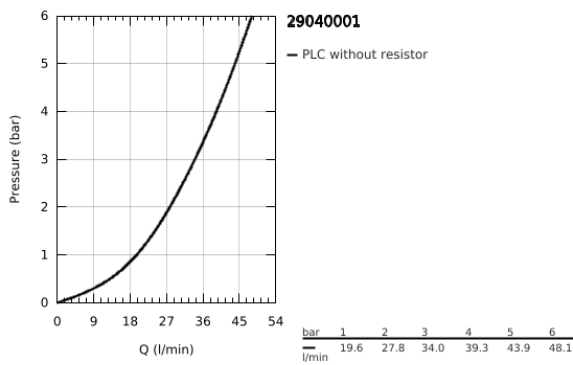

29 040 001 **BAUEDGE SINGLE-LEVER SHOWER MIXER 1/2"**

**PRODUCT DESCRIPTION**

- Colour: chrome
- concealed installation with 37048000
- consisting of:
- set for final installation
- rough-in set for wall mounted shower mixer
- GROHE SmoothControl 46 mm ceramic cartridge
- GROHE LongLife finish
- adjustable flow rate limiter
- escutcheon- and shaft-sealing
- optional temperature limiter ref. no. 46 375

## 29 040 001 **BAUEDGE SINGLE-LEVER SHOWER MIXER 1/2"**