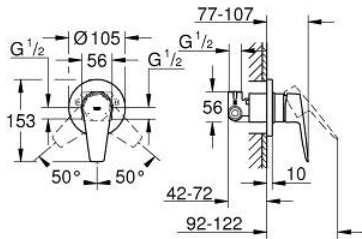

29 040 001 **BAUEDGE SINGLE-LEVER SHOWER MIXER 1/2"**

**PRODUCT DESCRIPTION**

- Colour: chrome
- concealed installation with 37048000
- consisting of:
- set for final installation
- rough-in set for wall mounted shower mixer
- GROHE SmoothControl 46 mm ceramic cartridge
- GROHE LongLife finish
- adjustable flow rate limiter
- escutcheon- and shaft-sealing
- optional temperature limiter ref. no. 46 375

## 29 040 001 **BAUEDGE SINGLE-LEVER SHOWER MIXER 1/2"**

### SPARE PARTS

- 1: Escutcheon (Spare part-nr. 46773000)
  - 2: Cap (Spare part-nr. 09038000)
  - 3: Cartridge (Spare part-nr. 46048000)
  - 4: Temperature limiter (Spare part-nr. 46308000)\*
  - 5: Extension set (Spare part-nr. 46191000)\*
  - 6: Extension set (Spare part-nr. 46343000)\*
- \* Optional accessories