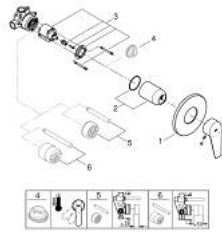

29 040 001 **BAUEDGE SINGLE-LEVER SHOWER MIXER 1/2"**

**PRODUCT DESCRIPTION**

- Colour: chrome
- concealed installation with 37048000
- consisting of:
- set for final installation
- rough-in set for wall mounted shower mixer
- GROHE SmoothControl 46 mm ceramic cartridge
- GROHE LongLife finish
- adjustable flow rate limiter
- escutcheon- and shaft-sealing
- optional temperature limiter ref. no. 46 375

## 29 040 001 **BAUEDGE SINGLE-LEVER SHOWER MIXER 1/2"**

### SPARE PARTS

- 1: Escutcheon (Spare part-nr. 46773000)
  - 2: Cap (Spare part-nr. 09038000)
  - 3: Cartridge (Spare part-nr. 46048000)
  - 4: Temperature limiter (Spare part-nr. 46308000)\*
  - 5: Extension set (Spare part-nr. 46191000)\*
  - 6: Extension set (Spare part-nr. 46343000)\*
- \* Optional accessories