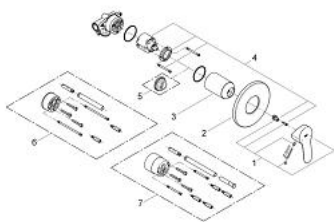

## 29 040 000 BAUEDGE SINGLE-LEVER SHOWER MIXER

### PRODUCT DESCRIPTION

- Colour: chrome
- concealed installation with 37048000
- consisting of:
  - set for final installation
  - rough-in set (32 962 000)
  - metal lever
  - GROHE SmoothControl 46 mm ceramic cartridge
  - GROHE LongLife finish
  - adjustable flow rate limiter
  - escutcheon- and shaft-sealing
  - optional temperature limiter

### SPARE PARTS

- 1: Lever (Spare part-nr. 46698000)
- 2: Escutcheon (Spare part-nr. 46773000)
- 3: Cap (Spare part-nr. 09038000)
- 4: Cartridge (Spare part-nr. 46048000)
- 5: Temperature limiter (Spare part-nr. 46308000)\*
- 6: Extension set (Spare part-nr. 46191000)\*
- 7: Extension set (Spare part-nr. 46343000)\*