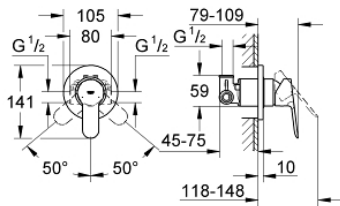

## 29 040 000 BAUEDGE SINGLE-LEVER SHOWER MIXER

### PRODUCT DESCRIPTION

- Colour: chrome
- concealed installation with 37048000
- consisting of:
  - set for final installation
  - rough-in set (32 962 000)
  - metal lever
  - GROHE SmoothControl 46 mm ceramic cartridge
  - GROHE LongLife finish
  - adjustable flow rate limiter
  - escutcheon- and shaft-sealing
  - optional temperature limiter

### SPARE PARTS

- 1: Lever (Spare part-nr. 46698000)
- 2: Escutcheon (Spare part-nr. 46773000)
- 3: Cap (Spare part-nr. 09038000)
- 4: Cartridge (Spare part-nr. 46048000)
- 5: Temperature limiter (Spare part-nr. 46308000)\*
- 6: Extension set (Spare part-nr. 46191000)\*
- 7: Extension set (Spare part-nr. 46343000)\*