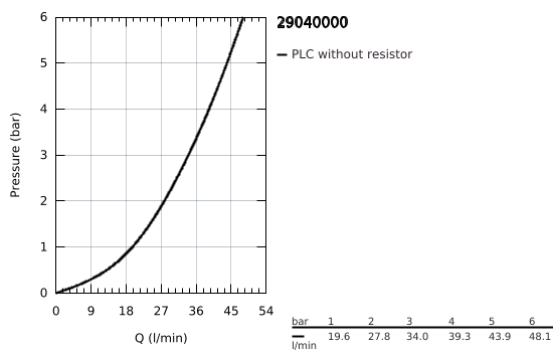

## 29 040 000 BAUEDGE SINGLE-LEVER SHOWER MIXER

### PRODUCT DESCRIPTION

- Colour: chrome
- concealed installation with 37048000
- consisting of:
  - set for final installation
  - rough-in set (32 962 000)
  - metal lever
  - GROHE SmoothControl 46 mm ceramic cartridge
  - GROHE LongLife finish
  - adjustable flow rate limiter
  - escutcheon- and shaft-sealing
  - optional temperature limiter