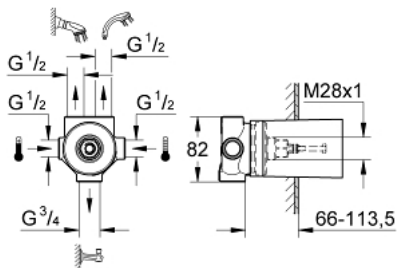

29 033 000 5-WAY DIVERTER

PRODUCT DESCRIPTION

- concealed body
- wall installation
- with ceramic sealing disks
- connection cold and hot 1/2"
- 2 outlets 1/2"
- 1 bath outlet 3/4"
- installation depth infinitely adjustable 66 - 113 mm
- DR-brass
- minimum pressure 1.0 bar

29 033 000 5-WAY DIVERTER

SPARE PARTS

1: Ceramic diverter headpart (Spare part-nr. 45676000)