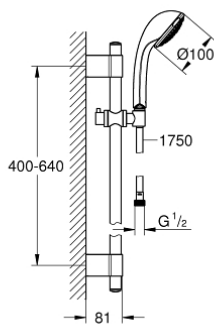

28 942 001 RELEXA 100 TRIO SHOWER RAIL SET 3 SPRAYS

PRODUCT DESCRIPTION

- Colour: chrome
- consisting of:
 - handshower Relexa Trio (28 793)
 - shower rail, 600 mm (28 797)
- wall holders made of metal
- Rotaflex TwistStop shower hose 1750 mm 1/2" x 1/2" (28 410)
- GROHE DreamSpray - perfect spray pattern
- GROHE LongLife finish
- GROHE Quickfix Plus installation system
- GROHE FastFixation Plus adjustable distance between brackets for fixing to existing drilling holes
- GROHE SpeedClean - effortless limescale removal
- Inner WaterGuide - inner insulation for surface protection
- TwistStop - to prevent hose from twisting

28 942 001 RELEXA 100 TRIO SHOWER RAIL SET 3 SPRAYS

SPARE PARTS

- 1: Cover cap (Spare part-nr. 45922000)
 - 2: Glider (Spare part-nr. 06765000)
 - 3: Shower bar holder (Spare part-nr. 48333000)
 - 4: Dirt strainer (Spare part-nr. 0700200M)
 - 5: Compensation disc (Spare part-nr. 45914XE0)*
- * Optional accessories