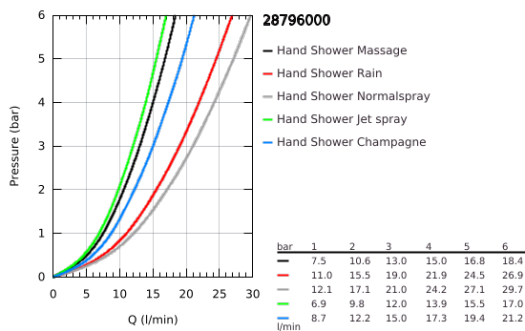

## 28 796 000 RELEXA 100 FIVE HAND SHOWER 5 SPRAYS

### PRODUCT DESCRIPTION

- Colour: chrome
- spray patterns: Normal, Jet, Rain, Massage, Champagne spray
- GROHE DreamSpray - perfect spray pattern
- GROHE LongLife finish
- GROHE SpeedClean - effortless limescale removal
- Inner WaterGuide - inner insulation for surface protection
- universal mounting system, fitting all standard shower hoses
- suitable for instantaneous heater
- minimum flow rate 7.5 l/min.
- minimum pressure 1.0 bar