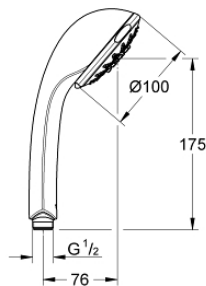

## 28 796 000 RELEXA 100 FIVE HAND SHOWER 5 SPRAYS

### PRODUCT DESCRIPTION

- Colour: chrome
- spray patterns: Normal, Jet, Rain, Massage, Champagne spray
- GROHE DreamSpray - perfect spray pattern
- GROHE LongLife finish
- GROHE SpeedClean - effortless limescale removal
- Inner WaterGuide - inner insulation for surface protection
- universal mounting system, fitting all standard shower hoses
- suitable for instantaneous heater
- minimum flow rate 7.5 l/min.
- minimum pressure 1.0 bar

Pure Freude  
an Wasser

28 796 000 **RELEXA 100 FIVE HAND SHOWER 5 SPRAYS**

**SPARE PARTS**

1: Dirt strainer (Spare part-nr. 0700200M)