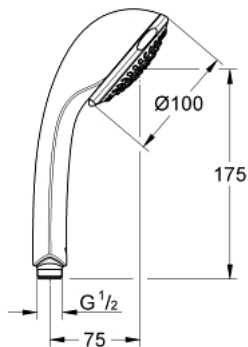

28 793 000 RELEXA 100 TRIO HAND SHOWER 3 SPRAYS

PRODUCT DESCRIPTION

- Colour: chrome
- spray patterns: Wide Spray/ Needle Jet / Rain
- GROHE DreamSpray - perfect spray pattern
- GROHE LongLife finish
- GROHE SpeedClean - effortless limescale removal
- Inner WaterGuide - inner insulation for surface protection
- universal mounting system, fitting all standard shower hoses
- suitable for instantaneous heater
- minimum flow rate 5 l/min.
- minimum pressure 1.0 bar

28 793 000 **RELEXA 100 TRIO HAND SHOWER 3 SPRAYS**

SPARE PARTS

1: Dirt strainer (Spare part-nr. 0700200M)