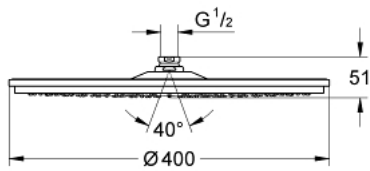

28 778 000 **RAINSHOWER COSMOPOLITAN 400 HEAD SHOWER 1 SPRAY**

PRODUCT DESCRIPTION

- Colour: chrome
- normal (wide) spraystarting at 0.5 bar flow pressure
- maximum flow rate (at 3 bar): 7.5 l/min
- Ø 400 mm
- material: metal
- ball joint with turning angle 20° ± 20°
- connection thread 1/2"
- GROHE DreamSpray - perfect flow
- GROHE LongLife finish
- GROHE SpeedClean - effortless limescale removal
- suitable for instantaneous heater
- this head shower should only be used with shower arm 26 146, 28 982, 28 497 or 28 724

28 778 000 **RAINSHOWER COSMOPOLITAN 400 HEAD SHOWER 1 SPRAY**

SPARE PARTS

1: Inlet valve assembly (Spare part-nr. 45933000)