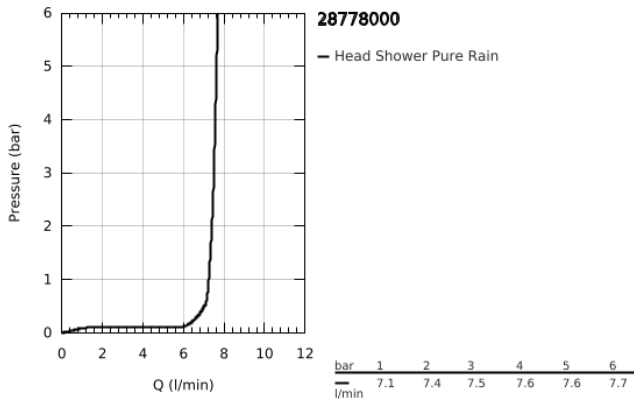

28 778 000 **RAINSHOWER COSMOPOLITAN 400 HEAD SHOWER 1 SPRAY**

PRODUCT DESCRIPTION

- Colour: chrome
- normal (wide) spraystarting at 0.5 bar flow pressure
- maximum flow rate (at 3 bar): 7.5 l/min
- Ø 400 mm
- material: metal
- ball joint with turning angle 20° ± 20°
- connection thread 1/2"
- GROHE DreamSpray - perfect flow
- GROHE LongLife finish
- GROHE SpeedClean - effortless limescale removal
- suitable for instantaneous heater
- this head shower should only be used with shower arm 26 146, 28 982, 28 497 or 28 724

28 778 000 **RAINSHOWER COSMOPOLITAN 400 HEAD SHOWER 1 SPRAY**

SPARE PARTS

1: Inlet valve assembly (Spare part-nr. 45933000)