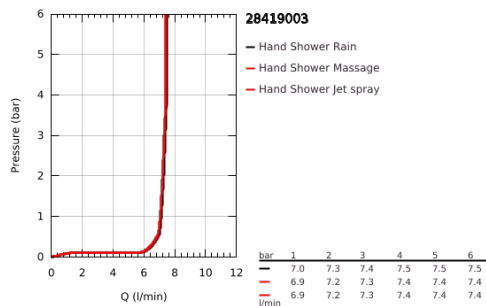

28 419 003 TEMPESTA 110 HAND SHOWER 3 SPRAYS

PRODUCT DESCRIPTION

- Colour: chrome
- spray patterns: Rain, Jet, Massage
- maximum flow rate (at 3 bar): 7.4 l/min
- GROHE EcoJoy - less water, perfect flow
- GROHE SmartSwitch - easily rotate the dial to enjoy your preferred spray option
- GROHE DreamSpray - perfect spray pattern
- GROHE LongLife finish
- GROHE SpeedClean - effortless limescale removal
- Inner WaterGuide - inner insulation for surface protection
- ShockProof silicone ring prevents damages caused by shower falling
- universal mounting system, fitting all standard shower hoses
- minimum pressure 1.0 bar
- suitable for instantaneous heater
- professional edition

28 419 003 TEMPESTA 110 HAND SHOWER 3 SPRAYS

SPARE PARTS

1: Dirt strainer (Spare part-nr. 0700200M)