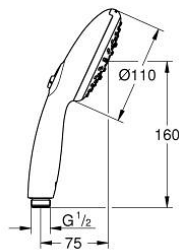

28 419 003 TEMPESTA 110 HAND SHOWER 3 SPRAYS

PRODUCT DESCRIPTION

- Colour: chrome
- spray patterns: Rain, Jet, Massage
- maximum flow rate (at 3 bar): 7.4 l/min
- GROHE EcoJoy - less water, perfect flow
- GROHE SmartSwitch - easily rotate the dial to enjoy your preferred spray option
- GROHE DreamSpray - perfect spray pattern
- GROHE LongLife finish
- GROHE SpeedClean - effortless limescale removal
- Inner WaterGuide - inner insulation for surface protection
- ShockProof silicone ring prevents damages caused by shower falling
- universal mounting system, fitting all standard shower hoses
- minimum pressure 1.0 bar
- suitable for instantaneous heater
- professional edition

28 419 003 TEMPESTA 110 HAND SHOWER 3 SPRAYS

SPARE PARTS

1: Dirt strainer (Spare part-nr. 0700200M)