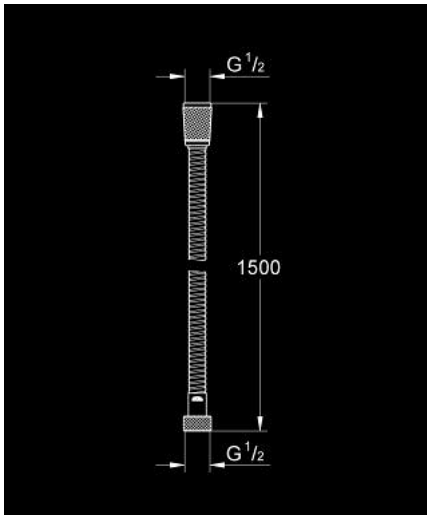

28 409 000 ROTAFLEX SHOWER HOSE

PRODUCT DESCRIPTION

- Colour: chrome
- plastic 1.500 mm
- 1/2" x 1/2"
- Rotation cone for TwistStop function
- GROHE LongLife finish

Pure Freude
an Wasser

28 409 000 **ROTAFLEX SHOWER HOSE**