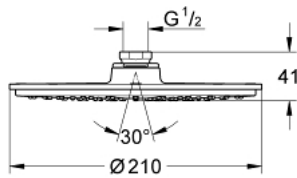

28 373 000 **RAINSHOWER COSMOPOLITAN 210 HEAD SHOWER 1 SPRAY**

**PRODUCT DESCRIPTION**

- Colour: chrome
- spray pattern: Rain
- starting at 0.5 bar flow pressure
- maximum flow rate (at 3 bar): 8 l/min
- Ø 210 mm
- material: metal
- 120 spray nozzles
- with ball joint
- rotation angle  $\pm 15^\circ$
- connection thread 1/2"
- GROHE EcoJoy - less water, perfect flow
- GROHE DreamSpray - perfect flow
- GROHE LongLife finish
- GROHE SpeedClean - effortless limescale removal
- max. flow rate 2.5 gpm at 80 psi (9.5 l/min)