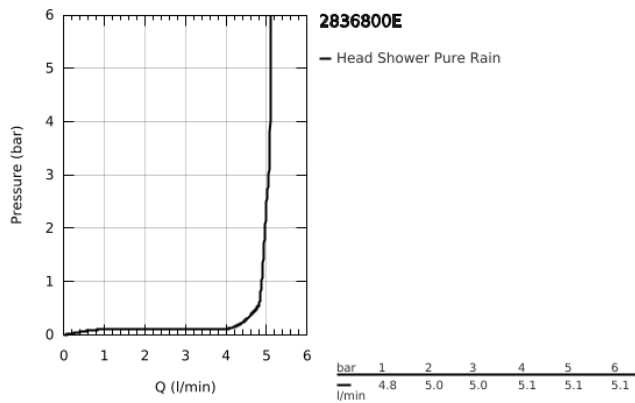

28 368 00E RAINSHOWER COSMOPOLITAN 210 HEAD SHOWER 1 SPRAY

PRODUCT DESCRIPTION

- Colour: chrome
- spray pattern: Rain
- starting at 0.5 bar flow pressure
- maximum flow rate (at 3 bar): 5 l/min
- Ø 210 mm
- material: metal
- with ball joint
- rotation angle $\pm 15^\circ$
- connection thread 1/2"
- GROHE EcoJoy - less water, perfect flow
- GROHE LongLife finish
- GROHE SpeedClean - effortless limescale removal
- suitable for instantaneous heater
- minimum pressure 1.0 bar
- This head shower should only be used in conjunction with shower arm 28 497 or 28 576!

28 368 00E **RAINSHOWER COSMOPOLITAN 210 HEAD SHOWER 1 SPRAY**

SPARE PARTS

1: Inlet valve assembly (Spare part-nr. 45933000)