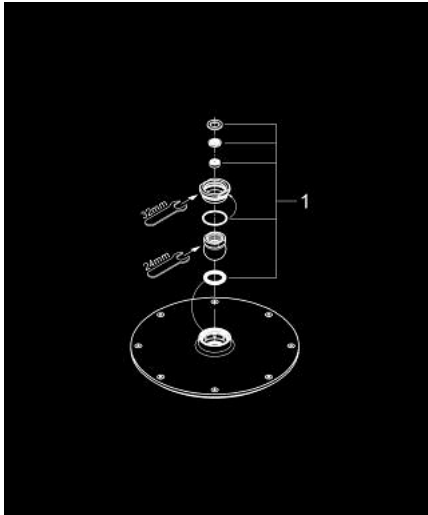

28 368 00E RAINSHOWER COSMOPOLITAN 210 HEAD SHOWER 1 SPRAY

PRODUCT DESCRIPTION

- Colour: chrome
- spray pattern: Rain
- starting at 0.5 bar flow pressure
- maximum flow rate (at 3 bar): 5 l/min
- Ø 210 mm
- material: metal
- with ball joint
- rotation angle $\pm 15^\circ$
- connection thread 1/2"
- GROHE EcoJoy - less water, perfect flow
- GROHE LongLife finish
- GROHE SpeedClean - effortless limescale removal
- suitable for instantaneous heater
- minimum pressure 1.0 bar
- This head shower should only be used in conjunction with shower arm 28 497 or 28 576!

28 368 00E **RAINSHOWER COSMOPOLITAN 210 HEAD SHOWER 1 SPRAY**

SPARE PARTS

1: Inlet valve assembly (Spare part-nr. 45933000)