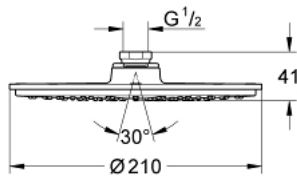

28 368 00E RAINSHOWER COSMOPOLITAN 210 HEAD SHOWER 1 SPRAY

PRODUCT DESCRIPTION

- Colour: chrome
- spray pattern: Rain
- starting at 0.5 bar flow pressure
- maximum flow rate (at 3 bar): 5 l/min
- Ø 210 mm
- material: metal
- with ball joint
- rotation angle $\pm 15^\circ$
- connection thread 1/2"
- GROHE EcoJoy - less water, perfect flow
- GROHE LongLife finish
- GROHE SpeedClean - effortless limescale removal
- suitable for instantaneous heater
- minimum pressure 1.0 bar
- This head shower should only be used in conjunction with shower arm 28 497 or 28 576!

28 368 00E **RAINSHOWER COSMOPOLITAN 210 HEAD SHOWER 1 SPRAY**

SPARE PARTS

1: Inlet valve assembly (Spare part-nr. 45933000)