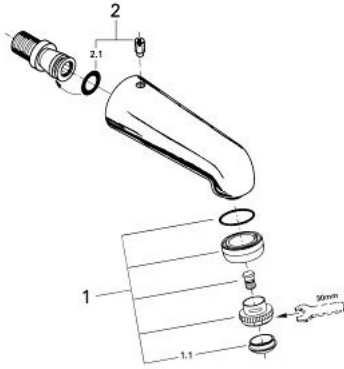

28 089 000 **RELEXA PLUS 30 SPORTS HEAD SHOWER 1 SPRAY**

PRODUCT DESCRIPTION

- Colour: chrome
- heavy, casted model
- theft proof
- connection thread 1/2"
- projection 148 mm
- GROHE LongLife finish
- adjustable flow rate
- from 5 till 35 l/min.

28 089 000 RELEXA PLUS 30 SPORTS HEAD SHOWER 1 SPRAY

SPARE PARTS

- 1: Spray faceplate (Spare part-nr. 45130000)
- 2: Repl.kit f.screw with O-ring (Spare part-nr. 45137000)
- 2.1: O-ring Ø22 x Ø3 (Spare part-nr. 0128400M)