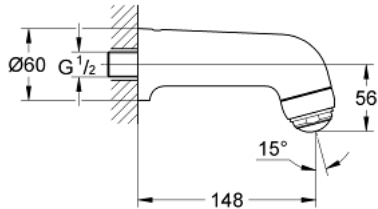

28 089 000 **RELEXA PLUS 30 SPORTS HEAD SHOWER 1 SPRAY**

PRODUCT DESCRIPTION

- Colour: chrome
- heavy, casted model
- theft proof
- connection thread 1/2"
- projection 148 mm
- GROHE LongLife finish
- adjustable flow rate
- from 5 till 35 l/min.

28 089 000 RELEXA PLUS 30 SPORTS HEAD SHOWER 1 SPRAY

SPARE PARTS

- 1: Spray faceplate (Spare part-nr. 45130000)
- 2: Repl.kit f.screw with O-ring (Spare part-nr. 45137000)
- 2.1: O-ring Ø22 x Ø3 (Spare part-nr. 0128400M)