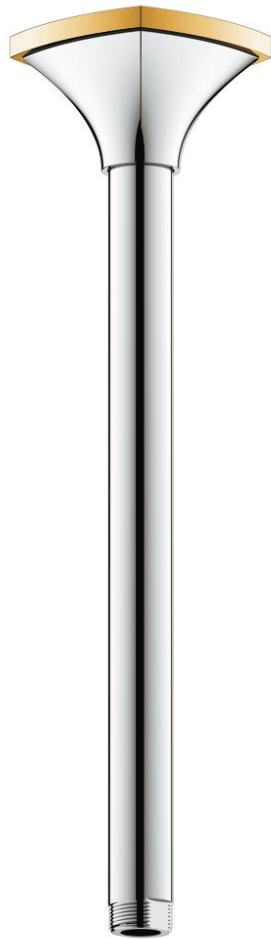

27 982 IG0 RAINSHOWER GRANDERA SHOWER ARM CEILING 292 MM

PRODUCT DESCRIPTION

- Colour: chrome/gold
- metal
- connection thread 1/2"
- Grandera escutcheon
- GROHE LongLife finish
- suitable for all Grandera head showers
- minimum pressure 1.0 bar