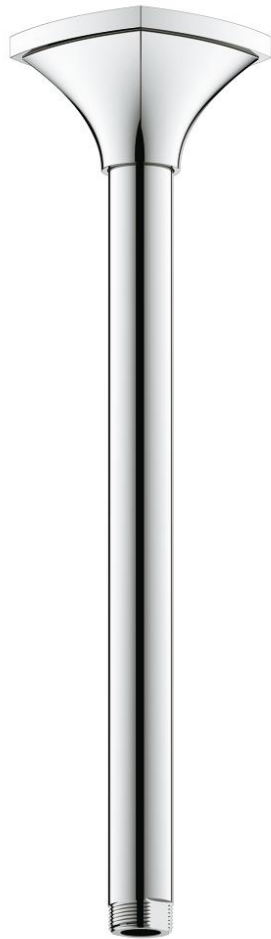

27 982 000 **RAINSHOWER GRANDERA SHOWER ARM CEILING 292 MM**

PRODUCT DESCRIPTION

- Colour: chrome
- material: metal
- connection thread 1/2"
- Grandera escutcheon
- GROHE LongLife finish
- suitable for all Grandera head showers
- minimum pressure 1.0 bar