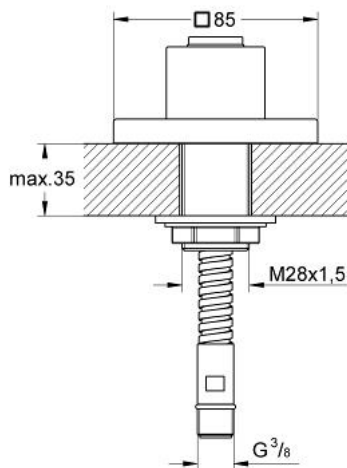

27 930 000 ALLURE F-DIGITAL LEAD-THROUGH FOR PULL-OUT SHOWERS

PRODUCT DESCRIPTION

- Colour: chrome
- for bath rim installation under tiled surround
- Lead-through for shower hose
- shower hose 1/2" x 3/8", 2000 mm (28 158)
- The lead-through can be combined with all hand showers!
- GROHE LongLife finish

Pure Freude
an Wasser

27 930 000 **ALLURE F-DIGITAL LEAD-THROUGH FOR PULL-OUT SHOWERS**

Zu diesem Produkt gibt es
keine Ersatzteile.

For this product there are no
spare parts.