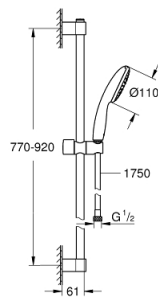

27 925 003 TEMPESTA 110 SHOWER RAIL SET 1 SPRAY (RAIN)

PRODUCT DESCRIPTION

- Colour: chrome
- consisting of:
 - hand shower Tempesta 110 (27 923)
 - AquaCalibrator limits maximum flow rate (at 3 bar): 7.6 l/min
 - shower rail, 900 mm (27 524)
 - Relaxflex hose 1750 mm 1/2"x1/2" (28 154)
 - GROHE EcoJoy - less water, perfect flow
 - GROHE DreamSpray - perfect spray pattern
 - GROHE LongLife finish
 - Flexible Installation - 1 adjustable bracket for existing drill holes
 - adjustable rail holder (turn and glide shower holder)
 - GROHE SpeedClean - effortless limescale removal
 - Inner WaterGuide - inner insulation for surface protection
 - ShockProof silicone ring prevents damages caused by shower falling
 - minimum pressure 1.0 bar
 - suitable for instantaneous heater
 - professional edition

27 925 003 TEMPESTA 110 SHOWER RAIL SET 1 SPRAY (RAIN)

SPARE PARTS

- 1: Shower bar holder (Spare part-nr. 48607000)
 - 2: Glider (Spare part-nr. 48609000)
 - 3: Shower bar holder (Spare part-nr. 48608000)
 - 4: Dirt strainer (Spare part-nr. 0700200M)
 - 5: Compensation disc (Spare part-nr. 48543001)*
- * Optional accessories