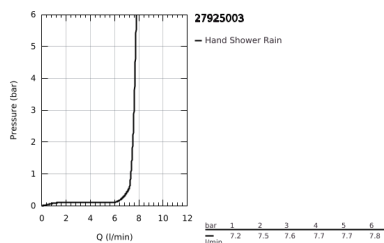

27 925 003 TEMPESTA 110 SHOWER RAIL SET 1 SPRAY (RAIN)

PRODUCT DESCRIPTION

- Colour: chrome
- consisting of:
 - hand shower Tempesta 110 (27 923)
 - AquaCalibrator limits maximum flow rate (at 3 bar): 7.6 l/min
 - shower rail, 900 mm (27 524)
 - Relaxflex hose 1750 mm 1/2"x1/2" (28 154)
 - GROHE EcoJoy - less water, perfect flow
 - GROHE DreamSpray - perfect spray pattern
 - GROHE LongLife finish
 - Flexible Installation - 1 adjustable bracket for existing drill holes
 - adjustable rail holder (turn and glide shower holder)
 - GROHE SpeedClean - effortless limescale removal
 - Inner WaterGuide - inner insulation for surface protection
 - ShockProof silicone ring prevents damages caused by shower falling
 - minimum pressure 1.0 bar
 - suitable for instantaneous heater
 - professional edition

27 925 003 TEMPESTA 110 SHOWER RAIL SET 1 SPRAY (RAIN)

SPARE PARTS

- 1: Shower bar holder (Spare part-nr. 48607000)
 - 2: Glider (Spare part-nr. 48609000)
 - 3: Shower bar holder (Spare part-nr. 48608000)
 - 4: Dirt strainer (Spare part-nr. 0700200M)
 - 5: Compensation disc (Spare part-nr. 48543001)*
- * Optional accessories