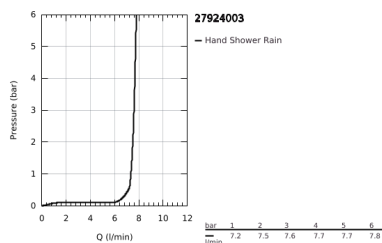

## 27 924 003 TEMPESTA 110 SHOWER RAIL SET 1 SPRAY (RAIN)

### PRODUCT DESCRIPTION

- Colour: chrome
- consisting of:
  - hand shower Tempesta 110 (27 923)
  - AquaCalibrator limits maximum flow rate (at 3 bar): 7.6 l/min
  - shower rail, 600 mm (27 523)
  - Relaxaflex hose 1750 mm 1/2"x1/2" (28 154)
  - GROHE EcoJoy - less water, perfect flow
  - GROHE DreamSpray - perfect spray pattern
  - GROHE LongLife finish
- Flexible Installation - 1 adjustable bracket for existing drill holes
- adjustable rail holder (turn and glide shower holder)
- GROHE SpeedClean - effortless limescale removal
- Inner WaterGuide - inner insulation for surface protection
- ShockProof silicone ring prevents damages caused by shower falling
- minimum pressure 1.0 bar
- suitable for instantaneous heater
- professional edition