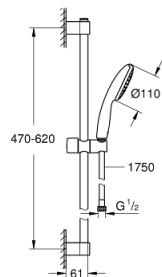

## 27 924 003 TEMPESTA 110 SHOWER RAIL SET 1 SPRAY (RAIN)

### PRODUCT DESCRIPTION

- Colour: chrome
- consisting of:
  - hand shower Tempesta 110 (27 923)
  - AquaCalibrator limits maximum flow rate (at 3 bar): 7.6 l/min
  - shower rail, 600 mm (27 523)
  - Relaxflex hose 1750 mm 1/2"x1/2" (28 154)
  - GROHE EcoJoy - less water, perfect flow
  - GROHE DreamSpray - perfect spray pattern
  - GROHE LongLife finish
- Flexible Installation - 1 adjustable bracket for existing drill holes
- adjustable rail holder (turn and glide shower holder)
- GROHE SpeedClean - effortless limescale removal
- Inner WaterGuide - inner insulation for surface protection
- ShockProof silicone ring prevents damages caused by shower falling
- minimum pressure 1.0 bar
- suitable for instantaneous heater
- professional edition

### SPARE PARTS

- 1: Shower bar holder (Spare part-nr. 48607000)
  - 2: Glider (Spare part-nr. 48609000)
  - 3: Shower bar holder (Spare part-nr. 48608000)
  - 4: Dirt strainer (Spare part-nr. 0700200M)
  - 5: Compensation disc (Spare part-nr. 48543001)\*
- \* Optional accessories