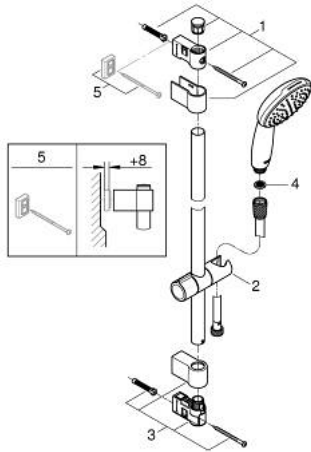

## 27 924 003 TEMPESTA 110 SHOWER RAIL SET 1 SPRAY (RAIN)

### PRODUCT DESCRIPTION

- Colour: chrome
- consisting of:
  - hand shower Tempesta 110 (27 923)
  - AquaCalibrator limits maximum flow rate (at 3 bar): 7.6 l/min
  - shower rail, 600 mm (27 523)
  - Relaxaflex hose 1750 mm 1/2"x1/2" (28 154)
  - GROHE EcoJoy - less water, perfect flow
  - GROHE DreamSpray - perfect spray pattern
  - GROHE LongLife finish
- Flexible Installation - 1 adjustable bracket for existing drill holes
- adjustable rail holder (turn and glide shower holder)
- GROHE SpeedClean - effortless limescale removal
- Inner WaterGuide - inner insulation for surface protection
- ShockProof silicone ring prevents damages caused by shower falling
- minimum pressure 1.0 bar
- suitable for instantaneous heater
- professional edition

### SPARE PARTS

- 1: Shower bar holder (Spare part-nr. 48607000)
  - 2: Glider (Spare part-nr. 48609000)
  - 3: Shower bar holder (Spare part-nr. 48608000)
  - 4: Dirt strainer (Spare part-nr. 0700200M)
  - 5: Compensation disc (Spare part-nr. 48543001)\*
- \* Optional accessories