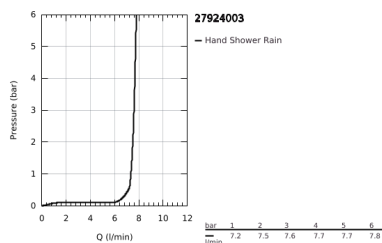

## 27 924 003 TEMPESTA 110 SHOWER RAIL SET 1 SPRAY (RAIN)

### PRODUCT DESCRIPTION

- Colour: chrome
- consisting of:
  - hand shower Tempesta 110 (27 923)
  - AquaCalibrator limits maximum flow rate (at 3 bar): 7.6 l/min
  - shower rail, 600 mm (27 523)
  - Relaxflex hose 1750 mm 1/2"x1/2" (28 154)
  - GROHE EcoJoy - less water, perfect flow
  - GROHE DreamSpray - perfect spray pattern
  - GROHE LongLife finish
- Flexible Installation - 1 adjustable bracket for existing drill holes
- adjustable rail holder (turn and glide shower holder)
- GROHE SpeedClean - effortless limescale removal
- Inner WaterGuide - inner insulation for surface protection
- ShockProof silicone ring prevents damages caused by shower falling
- minimum pressure 1.0 bar
- suitable for instantaneous heater
- professional edition