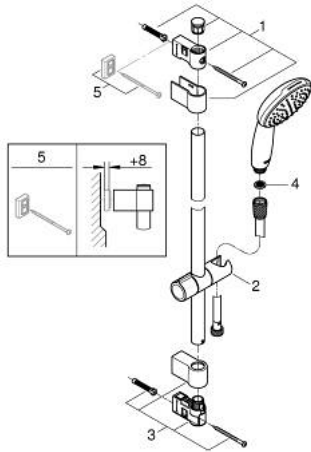

## 27 924 003 TEMPESTA 110 SHOWER RAIL SET 1 SPRAY (RAIN)

### PRODUCT DESCRIPTION

- Colour: chrome
- consisting of:
  - hand shower Tempesta 110 (27 923)
  - AquaCalibrator limits maximum flow rate (at 3 bar): 7.6 l/min
  - shower rail, 600 mm (27 523)
  - Relaxflex hose 1750 mm 1/2"x1/2" (28 154)
  - GROHE EcoJoy - less water, perfect flow
  - GROHE DreamSpray - perfect spray pattern
  - GROHE LongLife finish
- Flexible Installation - 1 adjustable bracket for existing drill holes
- adjustable rail holder (turn and glide shower holder)
- GROHE SpeedClean - effortless limescale removal
- Inner WaterGuide - inner insulation for surface protection
- ShockProof silicone ring prevents damages caused by shower falling
- minimum pressure 1.0 bar
- suitable for instantaneous heater
- professional edition

### SPARE PARTS

- 1: Shower bar holder (Spare part-nr. 48607000)
  - 2: Glider (Spare part-nr. 48609000)
  - 3: Shower bar holder (Spare part-nr. 48608000)
  - 4: Dirt strainer (Spare part-nr. 0700200M)
  - 5: Compensation disc (Spare part-nr. 48543001)\*
- \* Optional accessories