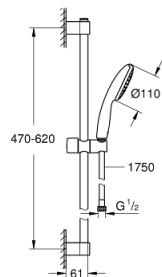

## 27 924 003 TEMPESTA 110 SHOWER RAIL SET 1 SPRAY (RAIN)

### PRODUCT DESCRIPTION

- Colour: chrome
- consisting of:
  - hand shower Tempesta 110 (27 923)
  - AquaCalibrator limits maximum flow rate (at 3 bar): 7.6 l/min
  - shower rail, 600 mm (27 523)
  - Relaxaflex hose 1750 mm 1/2"x1/2" (28 154)
  - GROHE EcoJoy - less water, perfect flow
  - GROHE DreamSpray - perfect spray pattern
  - GROHE LongLife finish
- Flexible Installation - 1 adjustable bracket for existing drill holes
- adjustable rail holder (turn and glide shower holder)
- GROHE SpeedClean - effortless limescale removal
- Inner WaterGuide - inner insulation for surface protection
- ShockProof silicone ring prevents damages caused by shower falling
- minimum pressure 1.0 bar
- suitable for instantaneous heater
- professional edition

### SPARE PARTS

- 1: Shower bar holder (Spare part-nr. 48607000)
  - 2: Glider (Spare part-nr. 48609000)
  - 3: Shower bar holder (Spare part-nr. 48608000)
  - 4: Dirt strainer (Spare part-nr. 0700200M)
  - 5: Compensation disc (Spare part-nr. 48543001)\*
- \* Optional accessories