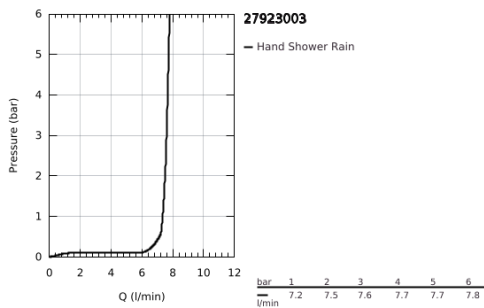

27 923 003 TEMPESTA 110 HAND SHOWER 1 SPRAY

PRODUCT DESCRIPTION

- Colour: chrome
- spray pattern: Rain
- AquaCalibrator limits maximum flow rate (at 3 bar): 7.6 l/min
- GROHE EcoJoy - less water, perfect flow
- GROHE DreamSpray - perfect spray pattern
- GROHE LongLife finish
- GROHE SpeedClean - effortless limescale removal
- Inner WaterGuide - inner insulation for surface protection
- ShockProof silicone ring prevents damages caused by shower falling
- universal mounting system, fitting all standard shower hoses
- minimum pressure 1.0 bar
- suitable for instantaneous heater
- professional edition

Pure Freude
an Wasser

27 923 003 TEMPESTA 110 HAND SHOWER 1 SPRAY

SPARE PARTS

1: Dirt strainer (Spare part-nr. 0700200M)