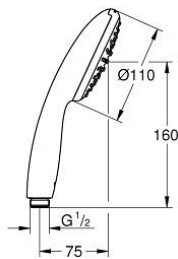

27 923 003 TEMPESTA 110 HAND SHOWER 1 SPRAY

PRODUCT DESCRIPTION

- Colour: chrome
- spray pattern: Rain
- AquaCalibrator limits maximum flow rate (at 3 bar): 7.6 l/min
- GROHE EcoJoy - less water, perfect flow
- GROHE DreamSpray - perfect spray pattern
- GROHE LongLife finish
- GROHE SpeedClean - effortless limescale removal
- Inner WaterGuide - inner insulation for surface protection
- ShockProof silicone ring prevents damages caused by shower falling
- universal mounting system, fitting all standard shower hoses
- minimum pressure 1.0 bar
- suitable for instantaneous heater
- professional edition

Pure Freude
an Wasser

27 923 003 TEMPESTA 110 HAND SHOWER 1 SPRAY

SPARE PARTS

1: Dirt strainer (Spare part-nr. 0700200M)