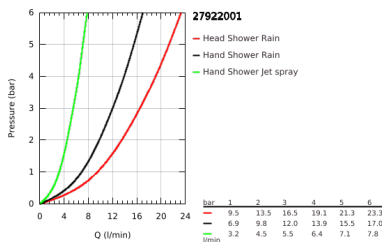

27 922 001 TEMPESTA COSMOPOLITAN SYSTEM 210 SHOWER SYSTEM WITH SAFETY MIXER FOR WALL MOUNTING

PRODUCT DESCRIPTION

- Colour: chrome
- consisting of:
 - horizontal swivable 390 mm shower arm
 - exposed Safety Mixer with Aquadimmer function
 - allows change between:
 - head shower Tempesta 210 (26 408)
 - spray pattern: Rain
 - maximum flow rate (at 3 bar): 19 l/min
 - with ball joint
 - rotation angle $\pm 15^\circ$
- hand shower Tempesta Cosmopolitan 100 (27 571)
 - 2 spray patterns: Rain, Jet
 - maximum flow rate (at 3 bar): 14 l/min
 - adjustable in height with gliding element
 - Rotaflex TwistStop shower hose 1750 mm 1/2" x 1/2" (28 410)
 - GROHE TurboStat - compact cartridge with wax thermoelement
 - GROHE SafeStop - safety button at 38°C
 - GROHE SafeStop Plus - optional temperature limiter at 43°C included
 - GROHE DreamSpray - perfect spray pattern
 - GROHE LongLife finish
 - GROHE SpeedClean - effortless limescale removal
 - Inner WaterGuide - inner insulation for surface protection
 - TwistStop - to prevent hose from twisting
 - suitable for instantaneous heaters from 18 kW/h
 - maximum flow rate (at 3 bar): 19 l/min
 - minimum flow rate 5 l/min.
 - optional upgrade: GROHE EasyReach tray (26 362)