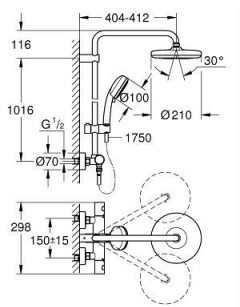

27 922 001 TEMPESTA COSMOPOLITAN SYSTEM 210 SHOWER SYSTEM WITH SAFETY MIXER FOR WALL MOUNTING

PRODUCT DESCRIPTION

- Colour: chrome
- consisting of:
 - horizontal swivable 390 mm shower arm
 - exposed Safety Mixer with Aquadimmer function
 - allows change between:
 - head shower Tempesta 210 (26 408)
 - spray pattern: Rain
 - maximum flow rate (at 3 bar): 19 l/min
 - with ball joint
 - rotation angle $\pm 15^\circ$
- hand shower Tempesta Cosmopolitan 100 (27 571)
 - 2 spray patterns: Rain, Jet
 - maximum flow rate (at 3 bar): 14 l/min
 - adjustable in height with gliding element
 - Rotaflex TwistStop shower hose 1750 mm 1/2" x 1/2" (28 410)
 - GROHE TurboStat - compact cartridge with wax thermoelement
 - GROHE SafeStop - safety button at 38°C
 - GROHE SafeStop Plus - optional temperature limiter at 43°C included
 - GROHE DreamSpray - perfect spray pattern
 - GROHE LongLife finish
 - GROHE SpeedClean - effortless limescale removal
 - Inner WaterGuide - inner insulation for surface protection
 - TwistStop - to prevent hose from twisting
 - suitable for instantaneous heaters from 18 kW/h
 - maximum flow rate (at 3 bar): 19 l/min
 - minimum flow rate 5 l/min.
 - optional upgrade: GROHE EasyReach tray (26 362)