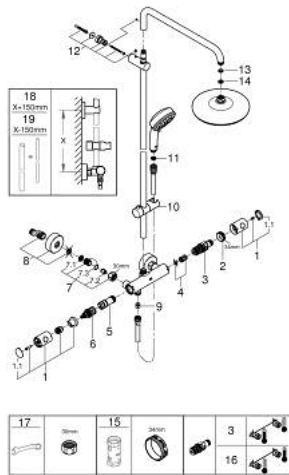

27 922 001 TEMPESTA COSMOPOLITAN SYSTEM 210 SHOWER SYSTEM WITH SAFETY MIXER FOR WALL MOUNTING

SPARE PARTS

1. 1: Metal handle 1/2" (Spare part-nr. 47984000)
   - 1.1: Cover cap (Spare part-nr. 6458500M)
   - 2: Fitting ring (Spare part-nr. 47743000)
   - 3: Thermostatic compact cartridge 1/2" (Spare part-nr. 47439000)
   - 4: Buffer (Spare part-nr. 47398000)
   - 5: Water flow (Spare part-nr. 47751000)
   - 6: Aquadimmer (Spare part-nr. 12433000)
   - 7: Non-return valve (Spare part-nr. 47189000)
   - 7.1: Dirt strainer (Spare part-nr. 0726400M)
   - 7.2: Non-return valve (Spare part-nr. 08565000)
   - 7.3: O-ring $\varnothing 17 \times \varnothing 2$ (Spare part-nr. 0305500M)
   - 8: S-union (Spare part-nr. 12662000)
   - 9: Non-return valve (Spare part-nr. 08565000)
   - 10: Glider (Spare part-nr. 12140000)
   - 11: Dirt strainer (Spare part-nr. 0700200M)
   - 12: Shower bar holder (Spare part-nr. 48423000)
   - 13: Fibre seal dia. $\varnothing 18.5 \times \varnothing 12 \times 2$ (Spare part-nr. 0138900M)
   - 14: Dirt strainer (Spare part-nr. 48007000)
   - 15: Socket Spanner (Spare part-nr. 19332000)*
   - 16: GROHE TurboStat cartridge 1/2" (Spare part-nr. 47175000)*
   - 17: Special spanner (Spare part-nr. 19377000)*
   - 18: Shower system pipe for retrofitting (Spare part-nr. 48053000)*
   - 19: Shower system pipe for retrofitting (Spare part-nr. 48054000)*
2. Optional accessories