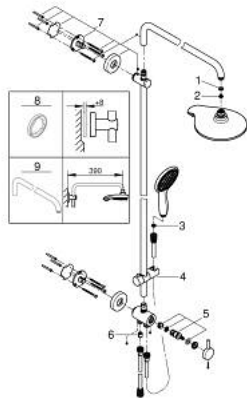

## 27 911 000 EUPHORIA POWER&SOUL SYSTEM 190 SHOWER SYSTEM WITH DIVERTER FOR WALL MOUNTING

### PRODUCT DESCRIPTION

- Colour: chrome
- consisting of:
  - horizontal swivable 450 mm shower arm
  - change between hand and head shower by diverter
  - Power&Soul head shower (27 766 000)
  - with ball joint
  - rotation angle  $\pm 15^\circ$
  - hand shower Power&Soul 115 (27 671 000)
- adjustable in height with gliding element (12 140)
- shower hose Silverflex 1750 mm 1/2" x 1/2" (28 388)
- Silverflex shower hose 800 mm
- connection to water supply with 1/2"-thread of the 800 mm shower hose to faucet / wall union
- GROHE DreamSpray - perfect spray pattern
- GROHE One-click showeringspray selection via push of a button
- GROHE LongLife finish
- GROHE SpeedClean - effortless limescale removal
- Inner WaterGuide - inner insulation for surface protection
- TwistStop - to prevent hose from twisting
- suitable for instantaneous heaters from 18 kW/h
- minimum flow rate 7 l/min.
- minimum pressure 1.0 bar

### SPARE PARTS

- 1: Fibre seal dia.  $\varnothing 18.5 \times \varnothing 12 \times 2$  (Spare part-nr. 0138900M)
  - 2: Dirt strainer (Spare part-nr. 0676800M)
  - 3: Dirt strainer (Spare part-nr. 0700200M)
  - 4: Glider (Spare part-nr. 12140000)
  - 5: Repl.kit f.rotary valve (Spare part-nr. 45915000)
  - 6: Non-return valve (Spare part-nr. 08565000)
  - 7: Shower bar holder (Spare part-nr. 48279000)
  - 8: Compensation disc (Spare part-nr. 27180000)\*
  - 9: Shower arm for shower systems (Spare part-nr. 14047000)\*
- \* Optional accessories