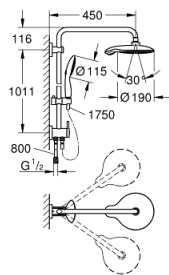

## 27 911 000 EUPHORIA POWER&SOUL SYSTEM 190 SHOWER SYSTEM WITH DIVERTER FOR WALL MOUNTING

### PRODUCT DESCRIPTION

- Colour: chrome
- consisting of:
  - horizontal swivable 450 mm shower arm
  - change between hand and head shower by diverter
  - Power&Soul head shower (27 766 000)
  - with ball joint
  - rotation angle  $\pm 15^\circ$
  - hand shower Power&Soul 115 (27 671 000)
- adjustable in height with gliding element (12 140)
- shower hose Silverflex 1750 mm 1/2" x 1/2" (28 388)
- Silverflex shower hose 800 mm
- connection to water supply with 1/2"-thread of the 800 mm shower hose to faucet / wall union
- GROHE DreamSpray - perfect spray pattern
- GROHE One-click showeringspray selection via push of a button
- GROHE LongLife finish
- GROHE SpeedClean - effortless limescale removal
- Inner WaterGuide - inner insulation for surface protection
- TwistStop - to prevent hose from twisting
- suitable for instantaneous heaters from 18 kW/h
- minimum flow rate 7 l/min.
- minimum pressure 1.0 bar

### SPARE PARTS

- 1: Fibre seal dia.  $\varnothing 18.5 \times \varnothing 12 \times 2$  (Spare part-nr. 0138900M)
  - 2: Dirt strainer (Spare part-nr. 0676800M)
  - 3: Dirt strainer (Spare part-nr. 0700200M)
  - 4: Glider (Spare part-nr. 12140000)
  - 5: Repl.kit f.rotary valve (Spare part-nr. 45915000)
  - 6: Non-return valve (Spare part-nr. 08565000)
  - 7: Shower bar holder (Spare part-nr. 48279000)
  - 8: Compensation disc (Spare part-nr. 27180000)\*
  - 9: Shower arm for shower systems (Spare part-nr. 14047000)\*
- \* Optional accessories