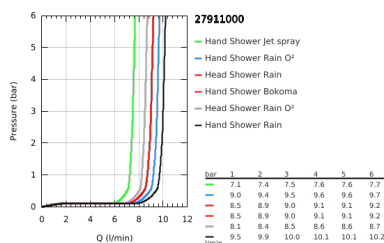

## 27 911 000 EUPHORIA POWER&SOUL SYSTEM 190 SHOWER SYSTEM WITH DIVERTER FOR WALL MOUNTING

### PRODUCT DESCRIPTION

- Colour: chrome
- consisting of:
  - horizontal swivable 450 mm shower arm
  - change between hand and head shower by diverter
  - Power&Soul head shower (27 766 000)
  - with ball joint
  - rotation angle  $\pm 15^\circ$
  - hand shower Power&Soul 115 (27 671 000)
- adjustable in height with gliding element (12 140)
- shower hose Silverflex 1750 mm 1/2" x 1/2" (28 388)
- Silverflex shower hose 800 mm
- connection to water supply with 1/2"-thread of the 800 mm shower hose to faucet / wall union
- GROHE DreamSpray - perfect spray pattern
- GROHE One-click showeringspray selection via push of a button
- GROHE LongLife finish
- GROHE SpeedClean - effortless limescale removal
- Inner WaterGuide - inner insulation for surface protection
- TwistStop - to prevent hose from twisting
- suitable for instantaneous heaters from 18 kW/h
- minimum flow rate 7 l/min.
- minimum pressure 1.0 bar