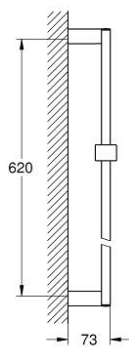

27 892 000 **EUPHORIA CUBE SHOWER RAIL, 600 MM**

**PRODUCT DESCRIPTION**

- Colour: chrome
- with wall holders, glide element and swivel holder
- GROHE LongLife finish

27 892 000 **EUPHORIA CUBE SHOWER RAIL, 600 MM**

**SPARE PARTS**

1: Glider (Spare part-nr. 48180000)

2: Shower bar holder (Spare part-nr. 48179000)

3: Compensation disc (Spare part-nr. 27845000)\*

\* Optional accessories