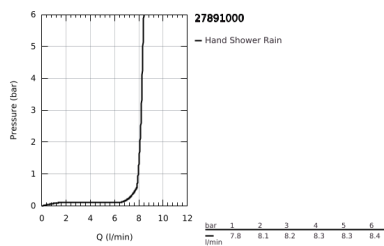

## 27 891 000 EUPHORIA CUBE+ STICK SHOWER RAIL SET 1 SPRAY

### PRODUCT DESCRIPTION

- Colour: chrome
- consisting of:
  - hand shower, metal
  - spray pattern: Standard spray
  - maximum flow rate (at 3 bar): 8.2 l/min
  - shower rail 600 mm (27 892 000)
  - metal shower hose 1750 mm (28 025)
  - GROHE EcoJoy - less water, perfect flow
  - GROHE DreamSpray - perfect spray pattern
  - GROHE LongLife finish
  - GROHE SpeedClean - effortless limescale removal
  - Inner WaterGuide - inner insulation for surface protection
  - TwistStop - to prevent hose from twisting
  - suitable for instantaneous heater
  - minimum pressure 1.0 bar