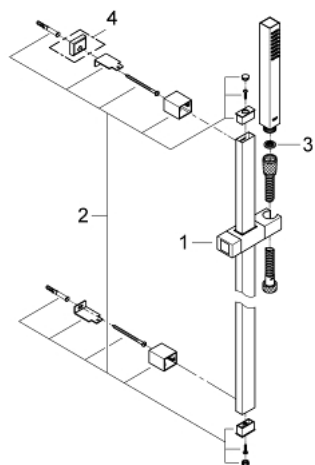

## 27 891 000 EUPHORIA CUBE+ STICK SHOWER RAIL SET 1 SPRAY

### PRODUCT DESCRIPTION

- Colour: chrome
- consisting of:
  - hand shower, metal
  - spray pattern: Standard spray
  - maximum flow rate (at 3 bar): 8.2 l/min
  - shower rail 600 mm (27 892 000)
  - metal shower hose 1750 mm (28 025)
  - GROHE EcoJoy - less water, perfect flow
  - GROHE DreamSpray - perfect spray pattern
  - GROHE LongLife finish
  - GROHE SpeedClean - effortless limescale removal
  - Inner WaterGuide - inner insulation for surface protection
  - TwistStop - to prevent hose from twisting
  - suitable for instantaneous heater
  - minimum pressure 1.0 bar

27 891 000 **EUPHORIA CUBE+ STICK SHOWER RAIL SET 1 SPRAY**

**SPARE PARTS**

- 1: Glider (Spare part-nr. 48180000)
- 2: Shower bar holder (Spare part-nr. 48179000)
- 3: Dirt strainer (Spare part-nr. 0700200M)
- 4: Compensation disc (Spare part-nr. 27845000)\*