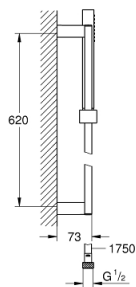

### PRODUCT DESCRIPTION

- Colour: chrome
- consisting of:
  - hand shower, metal
  - spray pattern: Standard spray
  - maximum flow rate (at 3 bar): 8.2 l/min
  - shower rail 600 mm (27 892 000)
  - metal shower hose 1750 mm (28 025)
  - GROHE EcoJoy - less water, perfect flow
  - GROHE DreamSpray - perfect spray pattern
  - GROHE LongLife finish
  - GROHE SpeedClean - effortless limescale removal
  - Inner WaterGuide - inner insulation for surface protection
  - TwistStop - to prevent hose from twisting
  - suitable for instantaneous heater
  - minimum pressure 1.0 bar

27 891 000 **EUPHORIA CUBE+ STICK SHOWER RAIL SET 1 SPRAY**

**SPARE PARTS**

- 1: Glider (Spare part-nr. 48180000)
- 2: Shower bar holder (Spare part-nr. 48179000)
- 3: Dirt strainer (Spare part-nr. 0700200M)
- 4: Compensation disc (Spare part-nr. 27845000)\*