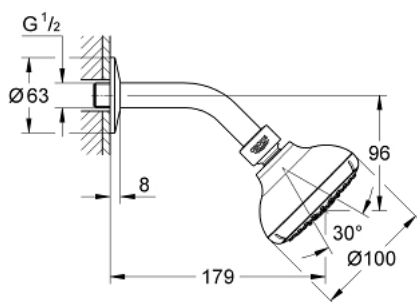

27 870 000 **TEMPESTA 100 <P>HEAD SHOWER SET 4 SPRAYS</P>**

**PRODUCT DESCRIPTION**

- Colour: chrome
- spray patterns: GROHE Rain O<sup>2</sup>, Rain, Massage, Jet
- shower arm with connection thread 1/2"
- escutcheon
- GROHE EcoJoy 9.5 l/min flow limiter
- GROHE DreamSpray - perfect spray pattern
- GROHE LongLife finish
- GROHE SpeedClean - effortless limescale removal
- Inner WaterGuide - inner insulation for surface protection
- suitable for instantaneous heater
- minimum pressure 1.0 bar

27 870 000 **TEMPESTA 100 <P>HEAD SHOWER SET 4 SPRAYS</P>**

**SPARE PARTS**

1: Fibre seal dia. Ø18.5 x Ø12 x 2 (Spare part-nr. 0138900M)

2: Dirt strainer (Spare part-nr. 48007000)