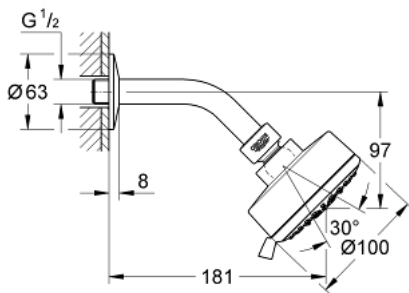

27 869 000 TEMPESTA COSMOPOLITAN 100 HEAD SHOWER 4 SPRAYS

PRODUCT DESCRIPTION

- Colour: chrome
- spray patterns: GROHE Rain O², Rain, Massage, Jet
- shower arm with connection thread 1/2"
- escutcheon
- GROHE EcoJoy 9.5 l/min flow limiter
- GROHE DreamSpray - perfect spray pattern
- GROHE LongLife finish
- GROHE SpeedClean - effortless limescale removal
- Inner WaterGuide - inner insulation for surface protection
- suitable for instantaneous heater
- minimum pressure 1.0 bar

27 869 000 **TEMPESTA COSMOPOLITAN 100 HEAD SHOWER 4 SPRAYS**

SPARE PARTS

1: Fibre seal dia. Ø18.5 x Ø12 x 2 (Spare part-nr. 0138900M)

2: Dirt strainer (Spare part-nr. 48007000)