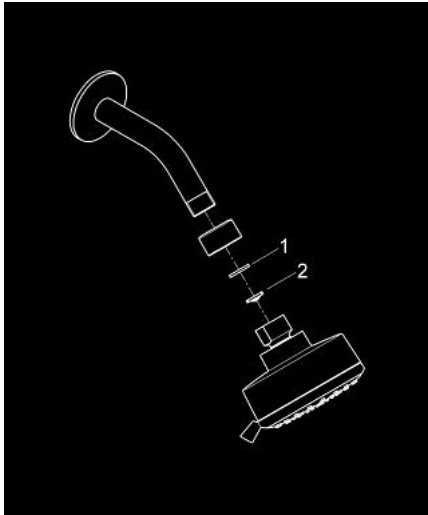

27 869 000 TEMPESTA COSMOPOLITAN 100 HEAD SHOWER 4 SPRAYS

PRODUCT DESCRIPTION

- Colour: chrome
- spray patterns: GROHE Rain O², Rain, Massage, Jet
- shower arm with connection thread 1/2"
- escutcheon
- GROHE EcoJoy 9.5 l/min flow limiter
- GROHE DreamSpray - perfect spray pattern
- GROHE LongLife finish
- GROHE SpeedClean - effortless limescale removal
- Inner WaterGuide - inner insulation for surface protection
- suitable for instantaneous heater
- minimum pressure 1.0 bar

27 869 000 **TEMPESTA COSMOPOLITAN 100 HEAD SHOWER 4 SPRAYS**

SPARE PARTS

1: Fibre seal dia. Ø18.5 x Ø12 x 2 (Spare part-nr. 0138900M)

2: Dirt strainer (Spare part-nr. 48007000)