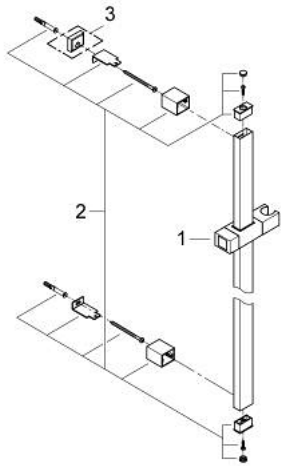

27 841 000 **EUPHORIA CUBE SHOWER RAIL, 900 MM**

PRODUCT DESCRIPTION

- Colour: chrome
- with wall holders, glide element and swivel holder
- GROHE LongLife finish

27 841 000 EUPHORIA CUBE SHOWER RAIL, 900 MM

SPARE PARTS

1: Glider (Spare part-nr. 48180000)

2: Shower bar holder (Spare part-nr. 48179000)

3: Compensation disc (Spare part-nr. 27845000)*

* Optional accessories