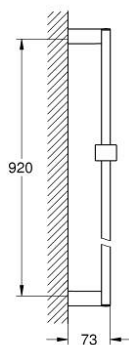

27 841 000 **EUPHORIA CUBE SHOWER RAIL, 900 MM**

PRODUCT DESCRIPTION

- Colour: chrome
- with wall holders, glide element and swivel holder
- GROHE LongLife finish

27 841 000 EUPHORIA CUBE SHOWER RAIL, 900 MM

SPARE PARTS

1: Glider (Spare part-nr. 48180000)

2: Shower bar holder (Spare part-nr. 48179000)

3: Compensation disc (Spare part-nr. 27845000)*

* Optional accessories