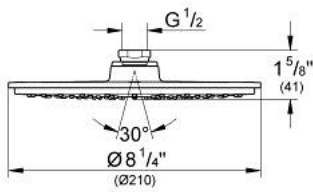

27 814 001 **RAINSHOWER COSMOPOLITAN 210 HEAD SHOWER 1 SPRAY**

PRODUCT DESCRIPTION

- Colour: chrome
- spray pattern: Rain
- starting at 0.5 bar flow pressure
- maximum flow rate (at 3 bar): 6.5 l/min
- Ø 210 mm
- material: metal
- 120 spray nozzles
- with ball joint
- rotation angle ± 15°
- connection thread 1/2"
- GROHE EcoJoy - less water, perfect flow
- GROHE DreamSpray - perfect flow
- GROHE LongLife finish
- GROHE SpeedClean - effortless limescale removal