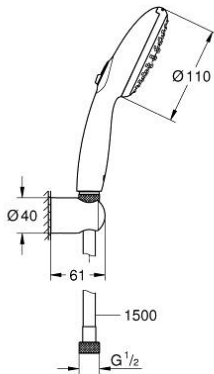

27 803 30E TEMPESTA 110 WALL HOLDER SET 2 SPRAYS (RAIN, JET)

PRODUCT DESCRIPTION

- Colour: chrome
- consisting of:
 - hand shower Tempesta 110 (27 597)
 - maximum flow rate (at 3 bar): 5.6 l/min
 - wall shower holder Tempesta, non-adjustable (28 605)
 - shower hose Relaxaflex 1500 mm 1/2" x 1/2" (28 151)
- GROHE EcoJoy - extra efficient water usage, perfect flow
- GROHE SmartSwitch - easily rotate the dial to enjoy your preferred spray option
- GROHE DreamSpray - perfect spray pattern
- GROHE LongLife finish
- GROHE SpeedClean - effortless limescale removal
- Inner WaterGuide - inner insulation for surface protection
- ShockProof silicone ring prevents damages caused by shower falling
- minimum pressure 1.0 bar
- suitable for instantaneous heater
- professional edition

27 803 30E TEMPESTA 110 WALL HOLDER SET 2 SPRAYS (RAIN, JET)

SPARE PARTS

1: Dirt strainer (Spare part-nr. 0700200M)