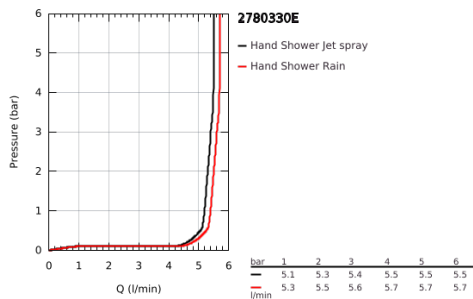

27 803 30E TEMPESTA 110 WALL HOLDER SET 2 SPRAYS (RAIN, JET)

PRODUCT DESCRIPTION

- Colour: chrome
- consisting of:
 - hand shower Tempesta 110 (27 597)
 - maximum flow rate (at 3 bar): 5.6 l/min
 - wall shower holder Tempesta, non-adjustable (28 605)
 - shower hose Relaxaflex 1500 mm 1/2" x 1/2" (28 151)
- GROHE EcoJoy - extra efficient water usage, perfect flow
- GROHE SmartSwitch - easily rotate the dial to enjoy your preferred spray option
- GROHE DreamSpray - perfect spray pattern
- GROHE LongLife finish
- GROHE SpeedClean - effortless limescale removal
- Inner WaterGuide - inner insulation for surface protection
- ShockProof silicone ring prevents damages caused by shower falling
- minimum pressure 1.0 bar
- suitable for instantaneous heater
- professional edition