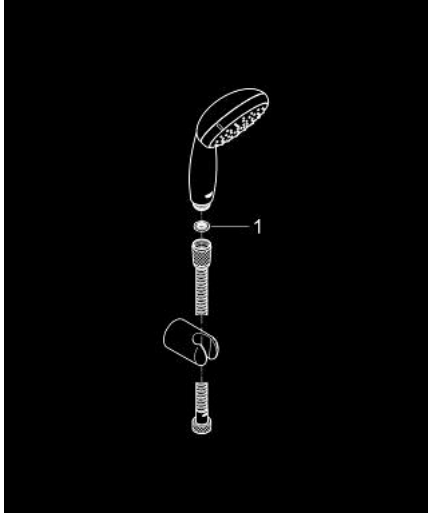

## 27 803 00E TEMPESTA 100 WALL HOLDER SET 2 SPRAYS

### PRODUCT DESCRIPTION

- Colour: chrome
- consisting of:
  - hand shower Tempesta 100 II (27 597)
  - wall shower holder (28 605)
- not adjustable
- shower hose Relaxaflex 1500 mm 1/2" x 1/2" (28 151)
- GROHE EcoJoy 5.7 l/min. flow limiter
- GROHE DreamSpray - perfect spray pattern
- GROHE LongLife finish
- GROHE SpeedClean - effortless limescale removal
- Inner WaterGuide - inner insulation for surface protection
- ShockProof silicone ring prevents damages caused by shower falling
- suitable for instantaneous heater
- minimum pressure 1.0 bar

### SPARE PARTS

1: Dirt strainer (Spare part-nr. 0700200M)