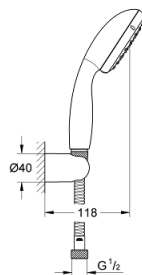

## 27 803 00E TEMPESTA 100 WALL HOLDER SET 2 SPRAYS

### PRODUCT DESCRIPTION

- Colour: chrome
- consisting of:
  - hand shower Tempesta 100 II (27 597)
  - wall shower holder (28 605)
- not adjustable
- shower hose Relaxaflex 1500 mm 1/2" x 1/2" (28 151)
- GROHE EcoJoy 5.7 l/min. flow limiter
- GROHE DreamSpray - perfect spray pattern
- GROHE LongLife finish
- GROHE SpeedClean - effortless limescale removal
- Inner WaterGuide - inner insulation for surface protection
- ShockProof silicone ring prevents damages caused by shower falling
- suitable for instantaneous heater
- minimum pressure 1.0 bar

### SPARE PARTS

1: Dirt strainer (Spare part-nr. 0700200M)