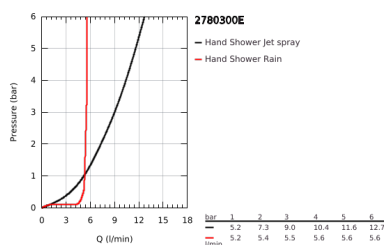

### PRODUCT DESCRIPTION

- Colour: chrome
- consisting of:
  - hand shower Tempesta 100 II (27 597)
  - wall shower holder (28 605)
- not adjustable
- shower hose Relaxaflex 1500 mm 1/2" x 1/2" (28 151)
- GROHE EcoJoy 5.7 l/min. flow limiter
- GROHE DreamSpray - perfect spray pattern
- GROHE LongLife finish
- GROHE SpeedClean - effortless limescale removal
- Inner WaterGuide - inner insulation for surface protection
- ShockProof silicone ring prevents damages caused by shower falling
- suitable for instantaneous heater
- minimum pressure 1.0 bar