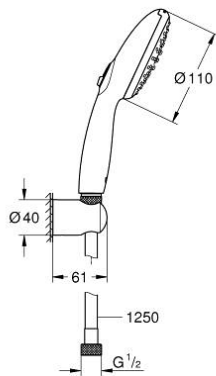

27 799 30E TEMPESTA 110 WALL HOLDER SET 2 SPRAYS (RAIN, JET)

PRODUCT DESCRIPTION

- Colour: chrome
- consisting of:
 - hand shower Tempesta 110 (27 597)
 - maximum flow rate (at 3 bar): 5.6 l/min
 - wall shower holder Tempesta, non-adjustable (28 605)
 - Relaxflex hose 1250 mm 1/2" x 1/2" (28 150)
 - GROHE EcoJoy - extra efficient water usage, perfect flow
 - GROHE SmartSwitch - easily rotate the dial to enjoy your preferred spray option
 - GROHE DreamSpray - perfect spray pattern
 - GROHE LongLife finish
 - GROHE SpeedClean - effortless limescale removal
 - Inner WaterGuide - inner insulation for surface protection
 - ShockProof silicone ring prevents damages caused by shower falling
 - minimum pressure 1.0 bar
 - suitable for instantaneous heater
 - professional edition

27 799 30E TEMPESTA 110 WALL HOLDER SET 2 SPRAYS (RAIN, JET)

SPARE PARTS

1: Dirt strainer (Spare part-nr. 0700200M)