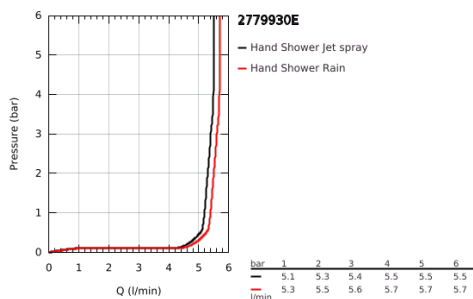

27 799 30E TEMPESTA 110 WALL HOLDER SET 2 SPRAYS (RAIN, JET)

PRODUCT DESCRIPTION

- Colour: chrome
- consisting of:
 - hand shower Tempesta 110 (27 597)
 - maximum flow rate (at 3 bar): 5.6 l/min
 - wall shower holder Tempesta, non-adjustable (28 605)
 - Relaxflex hose 1250 mm 1/2" x 1/2" (28 150)
 - GROHE EcoJoy - extra efficient water usage, perfect flow
 - GROHE SmartSwitch - easily rotate the dial to enjoy your preferred spray option
 - GROHE DreamSpray - perfect spray pattern
 - GROHE LongLife finish
 - GROHE SpeedClean - effortless limescale removal
 - Inner WaterGuide - inner insulation for surface protection
 - ShockProof silicone ring prevents damages caused by shower falling
 - minimum pressure 1.0 bar
 - suitable for instantaneous heater
 - professional edition