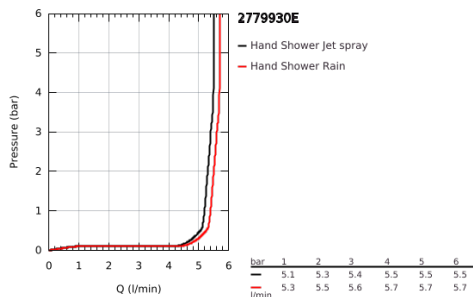

27 799 30E TEMPESTA 110 WALL HOLDER SET 2 SPRAYS (RAIN, JET)

PRODUCT DESCRIPTION

- Colour: chrome
- consisting of:
 - hand shower Tempesta 110 (27 597)
 - maximum flow rate (at 3 bar): 5.6 l/min
 - wall shower holder Tempesta, non-adjustable (28 605)
 - Relaxaflex hose 1250 mm 1/2" x 1/2" (28 150)
- GROHE SmartSwitch - easily rotate the dial to enjoy your preferred spray option
- GROHE DreamSpray - perfect spray pattern
- GROHE LongLife finish
- GROHE SpeedClean - effortless limescale removal
- Inner WaterGuide - inner insulation for surface protection
- ShockProof silicone ring prevents damages caused by shower falling
- minimum pressure 1.0 bar
- suitable for instantaneous heater
- professional edition