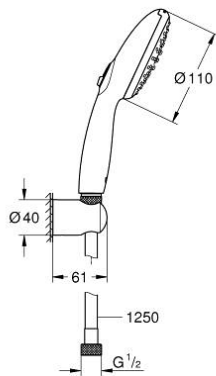

27 799 30E TEMPESTA 110 WALL HOLDER SET 2 SPRAYS (RAIN, JET)

PRODUCT DESCRIPTION

- Colour: chrome
- consisting of:
 - hand shower Tempesta 110 (27 597)
 - maximum flow rate (at 3 bar): 5.6 l/min
 - wall shower holder Tempesta, non-adjustable (28 605)
 - Relaxaflex hose 1250 mm 1/2" x 1/2" (28 150)
- GROHE SmartSwitch - easily rotate the dial to enjoy your preferred spray option
- GROHE DreamSpray - perfect spray pattern
- GROHE LongLife finish
- GROHE SpeedClean - effortless limescale removal
- Inner WaterGuide - inner insulation for surface protection
- ShockProof silicone ring prevents damages caused by shower falling
- minimum pressure 1.0 bar
- suitable for instantaneous heater
- professional edition

27 799 30E TEMPESTA 110 WALL HOLDER SET 2 SPRAYS (RAIN, JET)

SPARE PARTS

1: Dirt strainer (Spare part-nr. 0700200M)