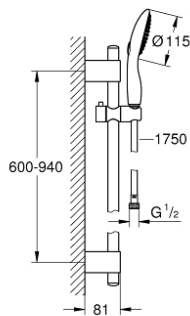

27 759 000 **POWER&SOUL 115 SHOWER RAIL SET 2 SPRAYS**

PRODUCT DESCRIPTION

- Colour: chrome
- consisting of:
 - hand shower Power&Soul 115 (27 671 000)
 - shower rail, 900 mm (27 785)
- wall holders made of metal
- shower hose Silverflex 1750 mm 1/2" x 1/2" (28 388)
- GROHE EcoJoy 9.5 l/min flow limiter
- GROHE DreamSpray - perfect spray pattern
- GROHE LongLife finish
- GROHE FastFixation Plus adjustable distance between brackets for fixing to existing drilling holes
- GROHE SpeedClean - effortless limescale removal
- TwistStop - to prevent hose from twisting
- suitable for instantaneous heater
- minimum pressure 1.0 bar

27 759 000 **POWER&SOUL 115 SHOWER RAIL SET 2 SPRAYS**

SPARE PARTS

- 1: Cover cap (Spare part-nr. 45922000)
 - 2: Glider (Spare part-nr. 48177000)
 - 3: Shower bar holder (Spare part-nr. 48333000)
 - 4: Dirt strainer (Spare part-nr. 0700200M)
 - 5: Compensation disc (Spare part-nr. 45914XE0)*
- * Optional accessories