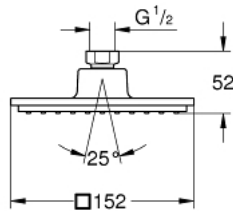

27 705 000 EUPHORIA CUBE 150 HEAD SHOWER 1 SPRAY

PRODUCT DESCRIPTION

- Colour: chrome
- spray pattern: Rain
- maximum flow rate (at 3 bar): 8 l/min
- 152 x 152 mm
- with ball joint, rotation angle $\pm 12^\circ$
- connection thread 1/2"
- GROHE EcoJoy - less water, perfect flow
- GROHE DreamSpray - perfect spray pattern
- GROHE LongLife finish
- GROHE SpeedClean - effortless limescale removal
- Inner WaterGuide - inner insulation for surface protection
- suitable for instantaneous heater

27 705 000 **EUPHORIA CUBE 150 HEAD SHOWER 1 SPRAY**

SPARE PARTS

1: Fibre seal dia. $\varnothing 18.5 \times \varnothing 12 \times 2$ (Spare part-nr. 0138900M)

2: Dirt strainer (Spare part-nr. 0676800M)