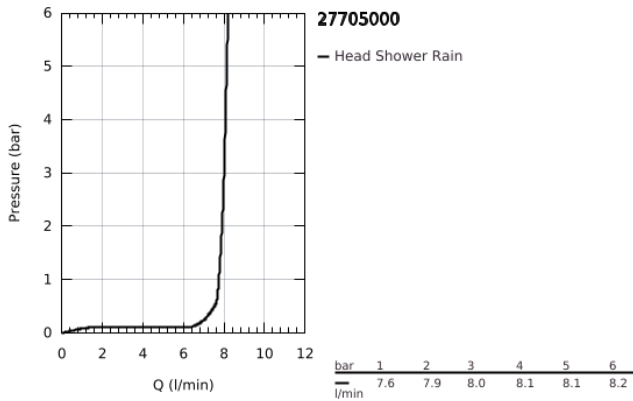

27 705 000 EUPHORIA CUBE 150 HEAD SHOWER 1 SPRAY

PRODUCT DESCRIPTION

- Colour: chrome
- spray pattern: Rain
- maximum flow rate (at 3 bar): 8 l/min
- 152 x 152 mm
- with ball joint, rotation angle $\pm 12^\circ$
- connection thread 1/2"
- GROHE EcoJoy - less water, perfect flow
- GROHE DreamSpray - perfect spray pattern
- GROHE LongLife finish
- GROHE SpeedClean - effortless limescale removal
- Inner WaterGuide - inner insulation for surface protection
- suitable for instantaneous heater

27 705 000 **EUPHORIA CUBE 150 HEAD SHOWER 1 SPRAY**

SPARE PARTS

1: Fibre seal dia. $\varnothing 18.5 \times \varnothing 12 \times 2$ (Spare part-nr. 0138900M)

2: Dirt strainer (Spare part-nr. 0676800M)