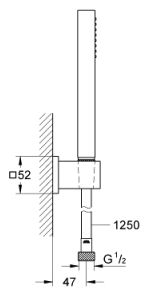

## 27 703 000 EUPHORIA CUBE STICK WALL HOLDER SET 1 SPRAY

### PRODUCT DESCRIPTION

- Colour: chrome
- consisting of:
  - hand shower (27 699 000)
  - maximum flow rate (at 3 bar): 8.2 l/min
  - wall shower holder (27 693 000)
  - Silverflex shower hose 1.250 mm (28 362)
  - GROHE EcoJoy - less water, perfect flow
  - GROHE DreamSpray - perfect spray pattern
  - GROHE LongLife finish
  - GROHE SpeedClean - effortless limescale removal
  - Inner WaterGuide - inner insulation for surface protection
  - TwistStop - to prevent hose from twisting
  - suitable for instantaneous heater
  - minimum pressure 1.0 bar