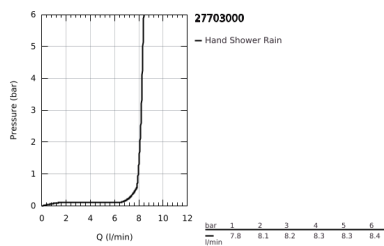

## 27 703 000 EUPHORIA CUBE STICK WALL HOLDER SET 1 SPRAY

### PRODUCT DESCRIPTION

- Colour: chrome
- consisting of:
  - hand shower (27 699 000)
  - maximum flow rate (at 3 bar): 8.2 l/min
  - wall shower holder (27 693 000)
  - Silverflex shower hose 1.250 mm (28 362)
  - GROHE EcoJoy - less water, perfect flow
  - GROHE DreamSpray - perfect spray pattern
  - GROHE LongLife finish
  - GROHE SpeedClean - effortless limescale removal
  - Inner WaterGuide - inner insulation for surface protection
  - TwistStop - to prevent hose from twisting
  - suitable for instantaneous heater
  - minimum pressure 1.0 bar