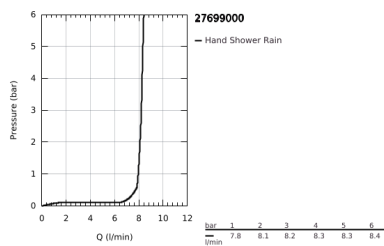

27 699 000 EUPHORIA CUBE STICK HAND SHOWER 1 SPRAY

PRODUCT DESCRIPTION

- Colour: chrome
- spray pattern: Standard spray
- maximum flow rate (at 3 bar): 8.2 l/min
- GROHE EcoJoy - less water, perfect flow
- GROHE DreamSpray - perfect spray pattern
- GROHE LongLife finish
- GROHE SpeedClean - effortless limescale removal
- Inner WaterGuide - inner insulation for surface protection
- universal mounting system, fitting all standard shower hoses
- suitable for instantaneous heater
- minimum pressure 1.0 bar

27 699 000 **EUPHORIA CUBE STICK HAND SHOWER 1 SPRAY**

SPARE PARTS

1: Dirt strainer (Spare part-nr. 0700200M)