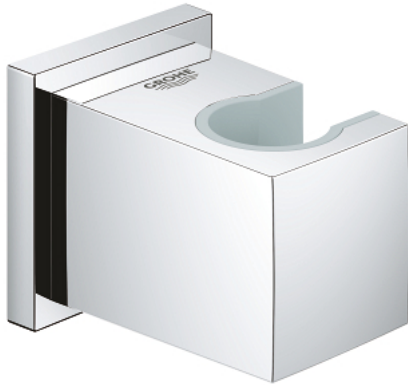

27 693 000 **EUPHORIA CUBE WALL HAND SHOWER HOLDER**

**PRODUCT DESCRIPTION**

- Colour: chrome
- not adjustable
- GROHE LongLife finish