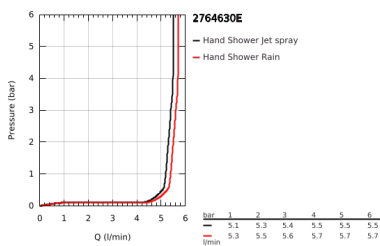

27 646 30E TEMPESTA 110 SHOWER RAIL SET 2 SPRAYS (RAIN, JET)

PRODUCT DESCRIPTION

- Colour: chrome
- consisting of:
 - hand shower Tempesta 110 (27 597)
 - maximum flow rate (at 3 bar): 5.6 l/min
 - shower rail, 900 mm (27 524)
 - Relaxaflex hose 1750 mm 1/2"x1/2" (28 154)
- GROHE EcoJoy - extra efficient water usage, perfect flow
- GROHE SmartSwitch - easily rotate the dial to enjoy your preferred spray option
- GROHE DreamSpray - perfect spray pattern
- GROHE LongLife finish
- Flexible Installation - 1 adjustable bracket for existing drill holes
- adjustable rail holder (turn and glide shower holder)
- GROHE SpeedClean - effortless limescale removal
- Inner WaterGuide - inner insulation for surface protection
- ShockProof silicone ring prevents damages caused by shower falling
- minimum pressure 1.0 bar
- suitable for instantaneous heater
- professional edition