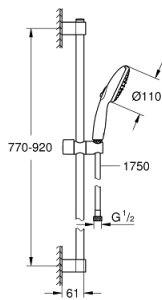

27 646 30E TEMPESTA 110 SHOWER RAIL SET 2 SPRAYS (RAIN, JET)

PRODUCT DESCRIPTION

- Colour: chrome
- consisting of:
 - hand shower Tempesta 110 (27 597)
 - maximum flow rate (at 3 bar): 5.6 l/min
 - shower rail, 900 mm (27 524)
 - Relaxaflex hose 1750 mm 1/2"x1/2" (28 154)
- GROHE EcoJoy - extra efficient water usage, perfect flow
- GROHE SmartSwitch - easily rotate the dial to enjoy your preferred spray option
- GROHE DreamSpray - perfect spray pattern
- GROHE LongLife finish
- Flexible Installation - 1 adjustable bracket for existing drill holes
- adjustable rail holder (turn and glide shower holder)
- GROHE SpeedClean - effortless limescale removal
- Inner WaterGuide - inner insulation for surface protection
- ShockProof silicone ring prevents damages caused by shower falling
- minimum pressure 1.0 bar
- suitable for instantaneous heater
- professional edition

27 646 30E TEMPESTA 110 SHOWER RAIL SET 2 SPRAYS (RAIN, JET)

SPARE PARTS

- 1: Shower bar holder (Spare part-nr. 48607000)
 - 2: Glider (Spare part-nr. 48609000)
 - 3: Shower bar holder (Spare part-nr. 48608000)
 - 4: Dirt strainer (Spare part-nr. 0700200M)
 - 5: Compensation disc (Spare part-nr. 48543001)*
- * Optional accessories