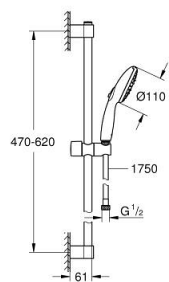

27 644 003 TEMPESTA 110 SHOWER RAIL SET 3 SPRAYS (RAIN, JET, MASSAGE)

PRODUCT DESCRIPTION

- Colour: chrome
- hand shower Tempesta 110 (28 419)
- maximum flow rate (at 3 bar): 7.4 l/min
- shower rail, 600 mm (27 523)
- Relaxflex hose 1750 mm 1/2"x1/2" (28 154)
- GROHE EcoJoy - less water, perfect flow
- GROHE SmartSwitch - easily rotate the dial to enjoy your preferred spray option
- GROHE DreamSpray - perfect spray pattern
- GROHE LongLife finish
- Flexible Installation - 1 adjustable bracket for existing drill holes
- adjustable rail holder (turn and glide shower holder)
- GROHE SpeedClean - effortless limescale removal
- Inner WaterGuide - inner insulation for surface protection
- ShockProof silicone ring prevents damages caused by shower falling
- minimum pressure 1.0 bar
- suitable for instantaneous heater
- professional edition

27 644 003 TEMPESTA 110 SHOWER RAIL SET 3 SPRAYS (RAIN, JET, MASSAGE)

SPARE PARTS

- 1: Shower bar holder (Spare part-nr. 48607000)
 - 2: Glider (Spare part-nr. 48609000)
 - 3: Shower bar holder (Spare part-nr. 48608000)
 - 4: Dirt strainer (Spare part-nr. 0700200M)
 - 5: Compensation disc (Spare part-nr. 48543001)*
- * Optional accessories