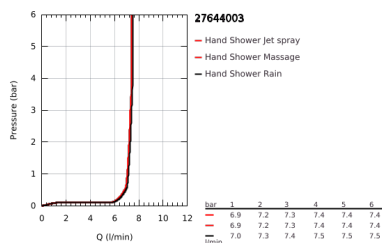

27 644 003 TEMPESTA 110 SHOWER RAIL SET 3 SPRAYS (RAIN, JET, MASSAGE)

PRODUCT DESCRIPTION

- Colour: chrome
- hand shower Tempesta 110 (28 419)
- maximum flow rate (at 3 bar): 7.4 l/min
- shower rail, 600 mm (27 523)
- Relaxflex hose 1750 mm 1/2"x1/2" (28 154)
- GROHE EcoJoy - less water, perfect flow
- GROHE SmartSwitch - easily rotate the dial to enjoy your preferred spray option
- GROHE DreamSpray - perfect spray pattern
- GROHE LongLife finish
- Flexible Installation - 1 adjustable bracket for existing drill holes
- adjustable rail holder (turn and glide shower holder)
- GROHE SpeedClean - effortless limescale removal
- Inner WaterGuide - inner insulation for surface protection
- ShockProof silicone ring prevents damages caused by shower falling
- minimum pressure 1.0 bar
- suitable for instantaneous heater
- professional edition

27 644 003 TEMPESTA 110 SHOWER RAIL SET 3 SPRAYS (RAIN, JET, MASSAGE)

SPARE PARTS

- 1: Shower bar holder (Spare part-nr. 48607000)
 - 2: Glider (Spare part-nr. 48609000)
 - 3: Shower bar holder (Spare part-nr. 48608000)
 - 4: Dirt strainer (Spare part-nr. 0700200M)
 - 5: Compensation disc (Spare part-nr. 48543001)*
- * Optional accessories