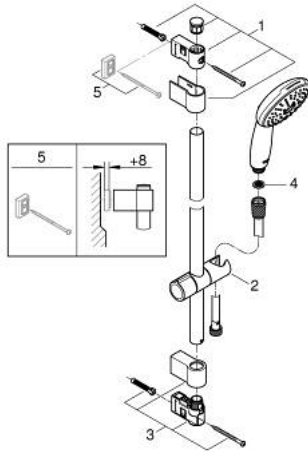

27 644 003 TEMPESTA 110 SHOWER RAIL SET 3 SPRAYS (RAIN, JET, MASSAGE)

PRODUCT DESCRIPTION

- Colour: chrome
- hand shower Tempesta 110 (28 419)
- maximum flow rate (at 3 bar): 7.4 l/min
- shower rail, 600 mm (27 523)
- Relaxflex hose 1750 mm 1/2"x1/2" (28 154)
- GROHE EcoJoy - less water, perfect flow
- GROHE SmartSwitch - easily rotate the dial to enjoy your preferred spray option
- GROHE DreamSpray - perfect spray pattern
- GROHE LongLife finish
- Flexible Installation - 1 adjustable bracket for existing drill holes
- adjustable rail holder (turn and glide shower holder)
- GROHE SpeedClean - effortless limescale removal
- Inner WaterGuide - inner insulation for surface protection
- ShockProof silicone ring prevents damages caused by shower falling
- minimum pressure 1.0 bar
- suitable for instantaneous heater
- professional edition

27 644 003 TEMPESTA 110 SHOWER RAIL SET 3 SPRAYS (RAIN, JET, MASSAGE)

SPARE PARTS

- 1: Shower bar holder (Spare part-nr. 48607000)
 - 2: Glider (Spare part-nr. 48609000)
 - 3: Shower bar holder (Spare part-nr. 48608000)
 - 4: Dirt strainer (Spare part-nr. 0700200M)
 - 5: Compensation disc (Spare part-nr. 48543001)*
- * Optional accessories