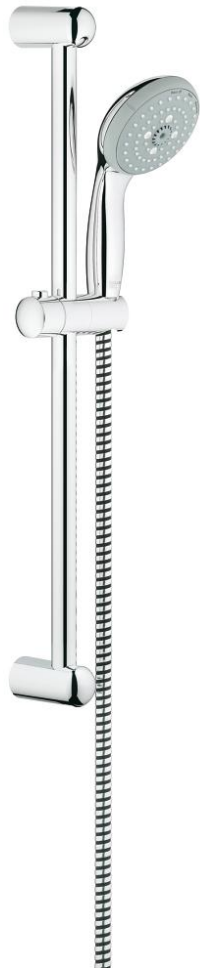

## 27 644 000 TEMPESTA 100 SHOWER RAIL SET 3 SPRAYS

### PRODUCT DESCRIPTION

- Colour: chrome
- consisting of:
  - hand shower Tempesta 100 (28 419)
  - shower rail, 600 mm (27 523)
  - Relaxaflex hose 1750 mm 1/2"x1/2" (28 154)
  - GROHE EcoJoy 9.5 l/min flow limiter
  - GROHE DreamSpray - perfect spray pattern
  - GROHE LongLife finish
  - GROHE SpeedClean - effortless limescale removal
  - Inner WaterGuide - inner insulation for surface protection
  - ShockProof silicone ring prevents damages caused by shower falling
  - suitable for instantaneous heater
  - minimum pressure 1.0 bar

### SPARE PARTS

- 1: Shower bar holder (Spare part-nr. 48098000)
- 2: Glider (Spare part-nr. 48099000)
- 3: Dirt strainer (Spare part-nr. 0700200M)