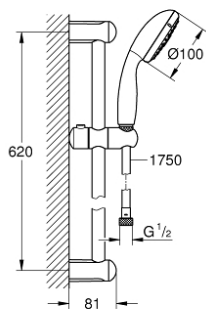

## 27 644 000 TEMPESTA 100 SHOWER RAIL SET 3 SPRAYS

### PRODUCT DESCRIPTION

- Colour: chrome
- consisting of:
  - hand shower Tempesta 100 (28 419)
  - shower rail, 600 mm (27 523)
  - Relaxaflex hose 1750 mm 1/2"x1/2" (28 154)
  - GROHE EcoJoy 9.5 l/min flow limiter
  - GROHE DreamSpray - perfect spray pattern
  - GROHE LongLife finish
  - GROHE SpeedClean - effortless limescale removal
  - Inner WaterGuide - inner insulation for surface protection
  - ShockProof silicone ring prevents damages caused by shower falling
  - suitable for instantaneous heater
  - minimum pressure 1.0 bar

### SPARE PARTS

- 1: Shower bar holder (Spare part-nr. 48098000)
- 2: Glider (Spare part-nr. 48099000)
- 3: Dirt strainer (Spare part-nr. 0700200M)